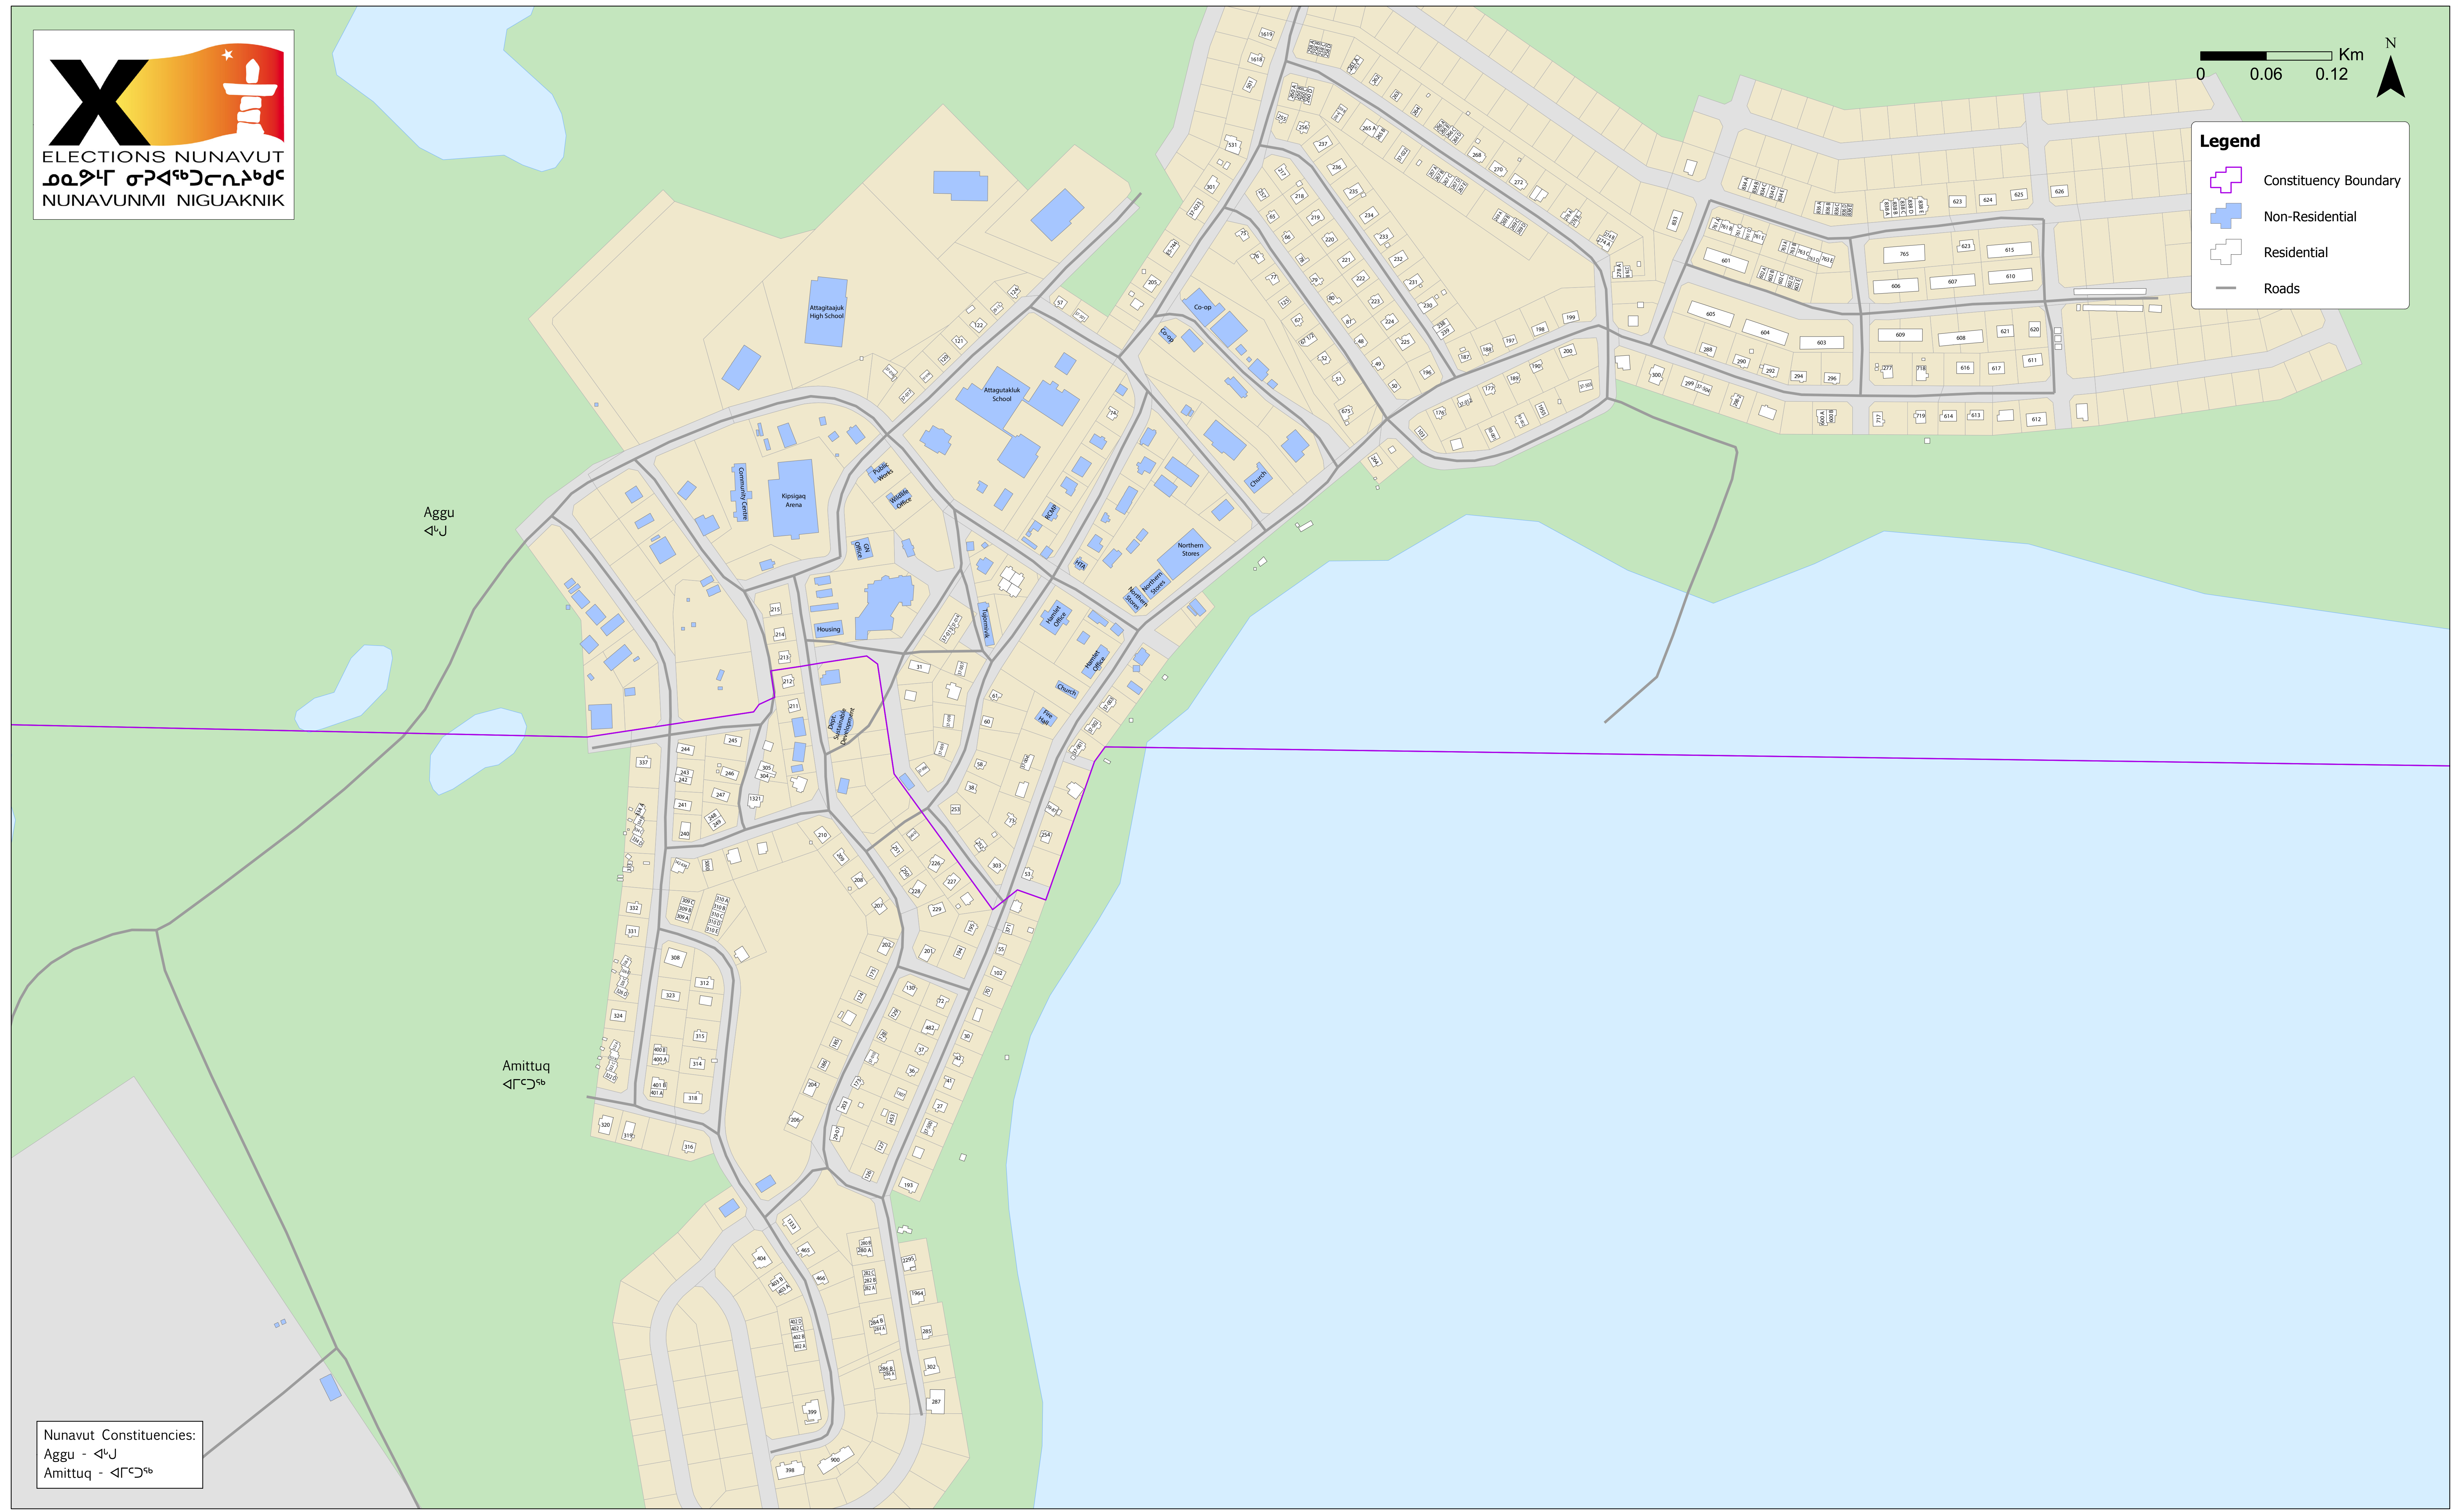

Legend

- Constituency Boundary
- Non-Residential
- Residential
- Roads

Nunavut Constituencies:
Aggu - ᐃᓄᓐ
Amittuq - ᐃᓄᓐᓄᓐ