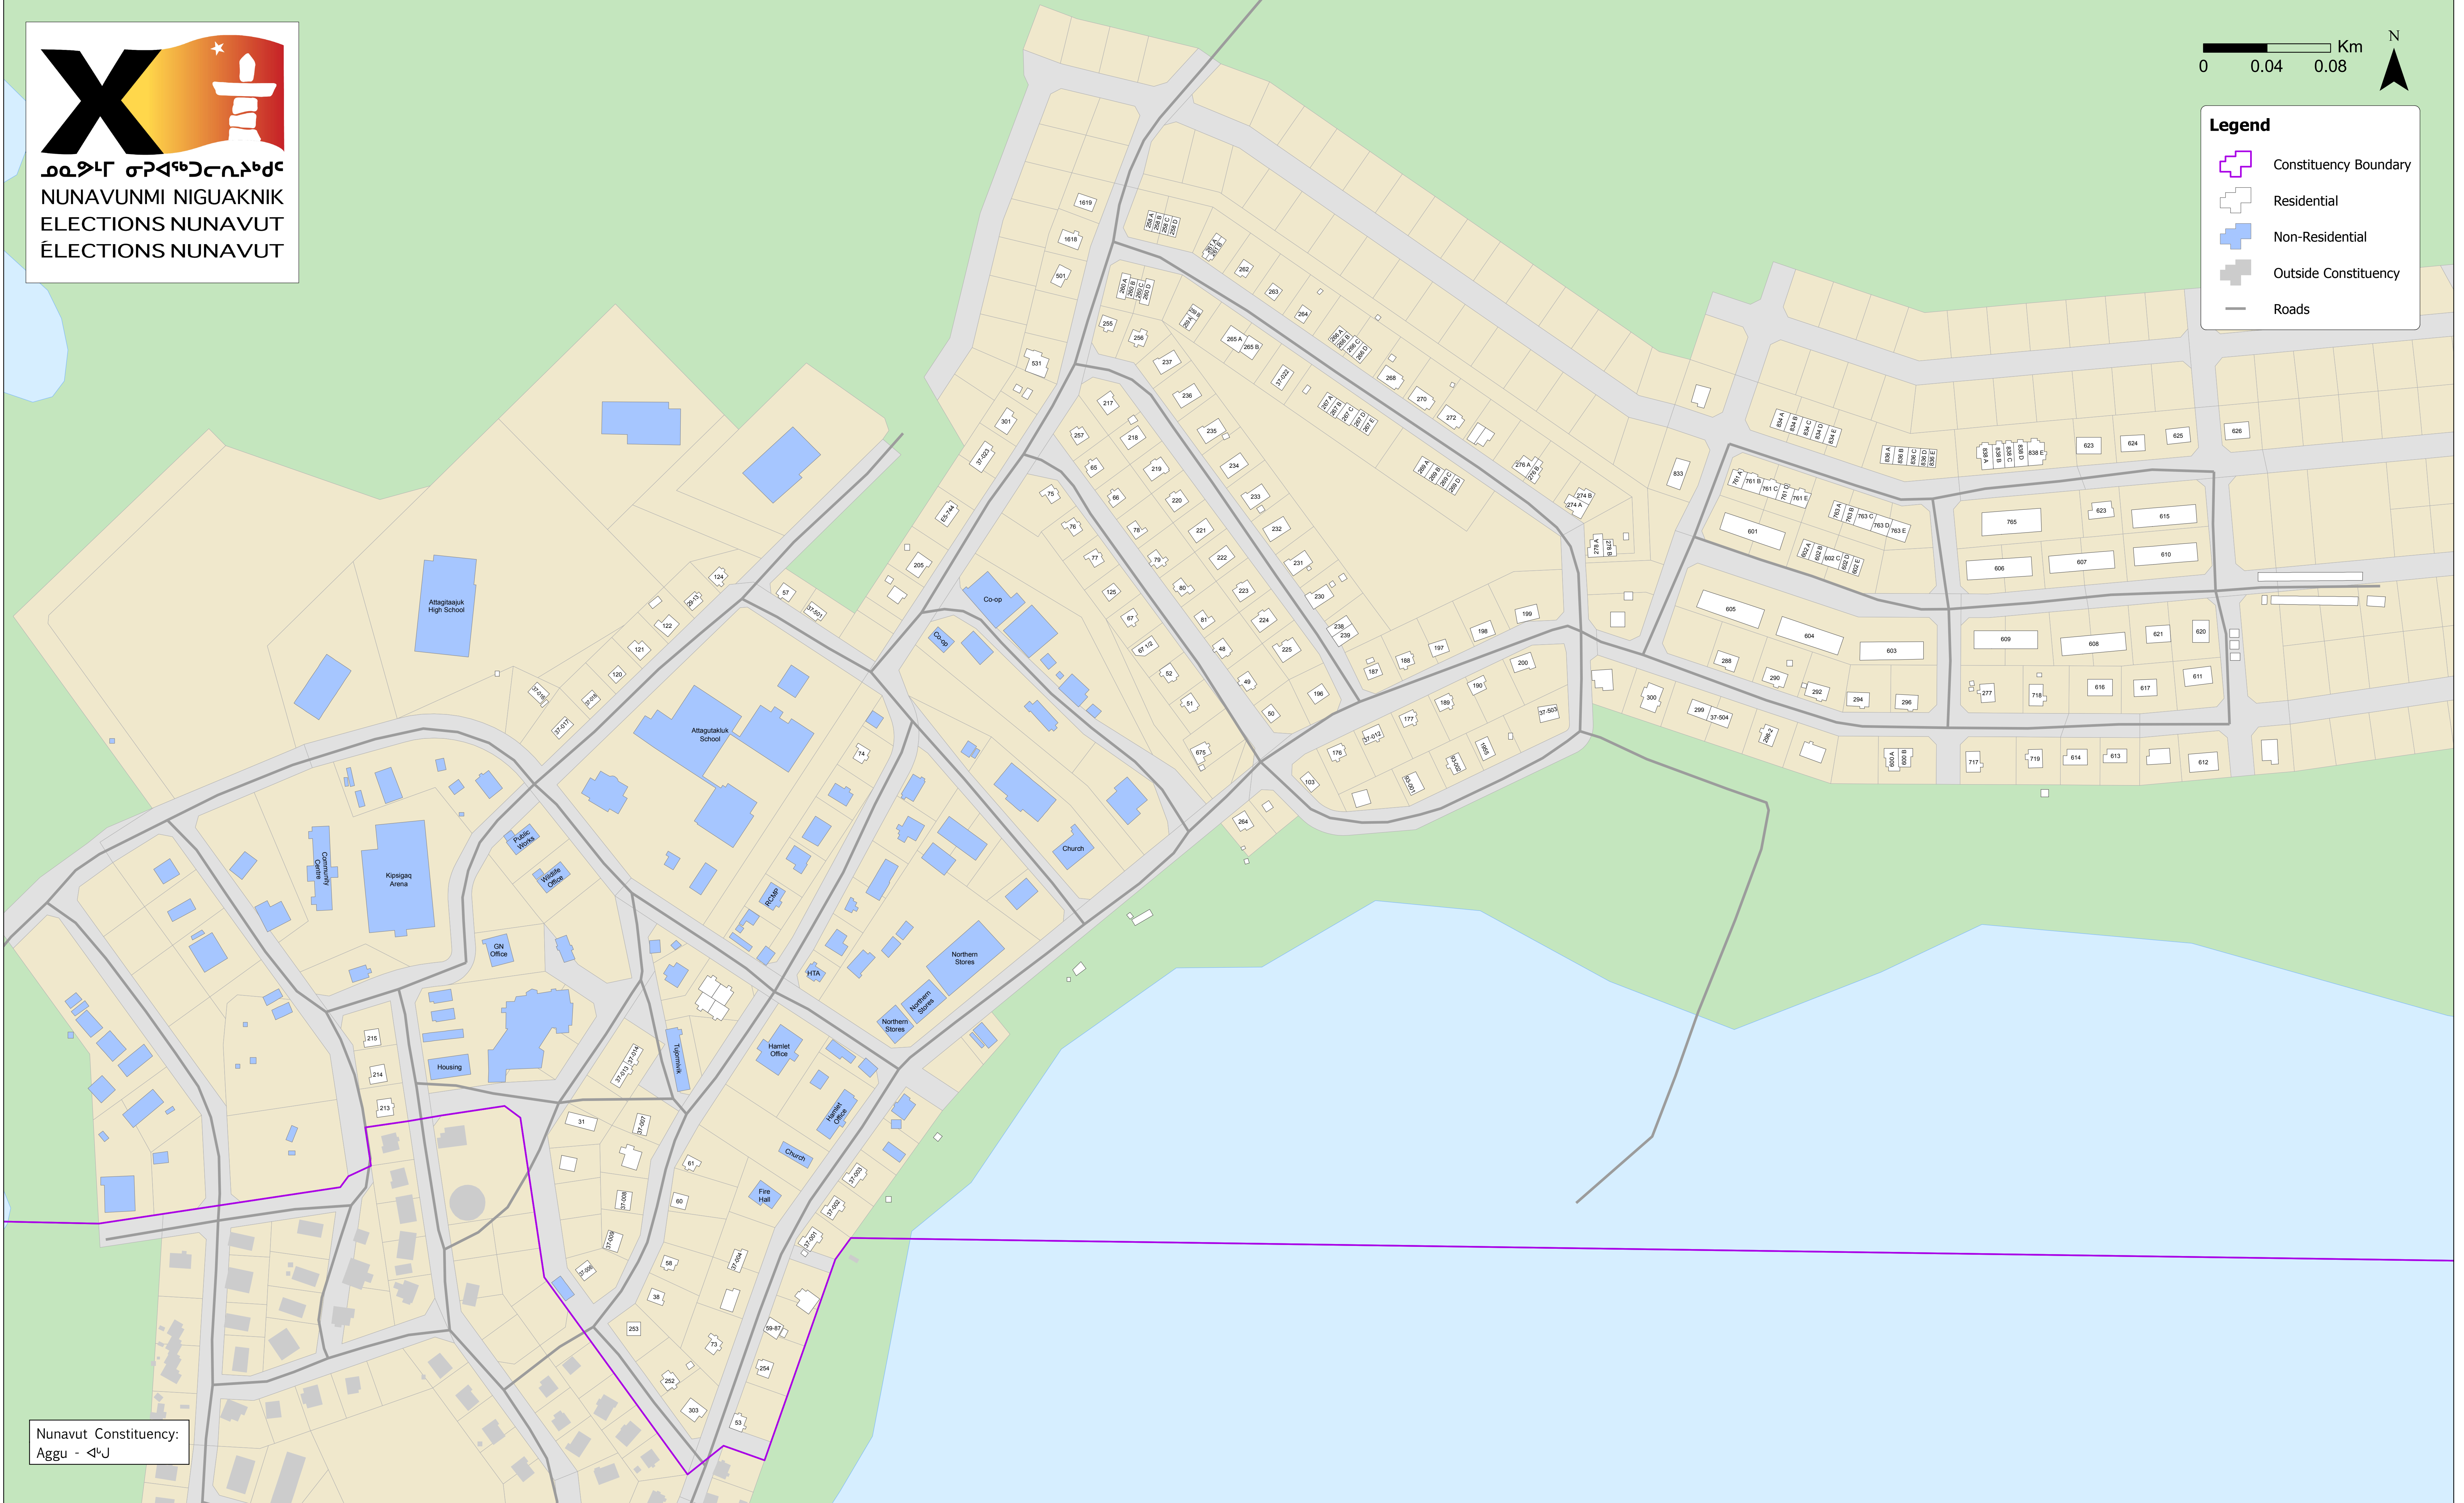

0 0.04 0.08 Km

Legend

- Constituency Boundary
- Residential
- Non-Residential
- Outside Constituency
- Roads

Nunavut Constituency:
Aggu - ᐱᕐᓂᓂᕐ