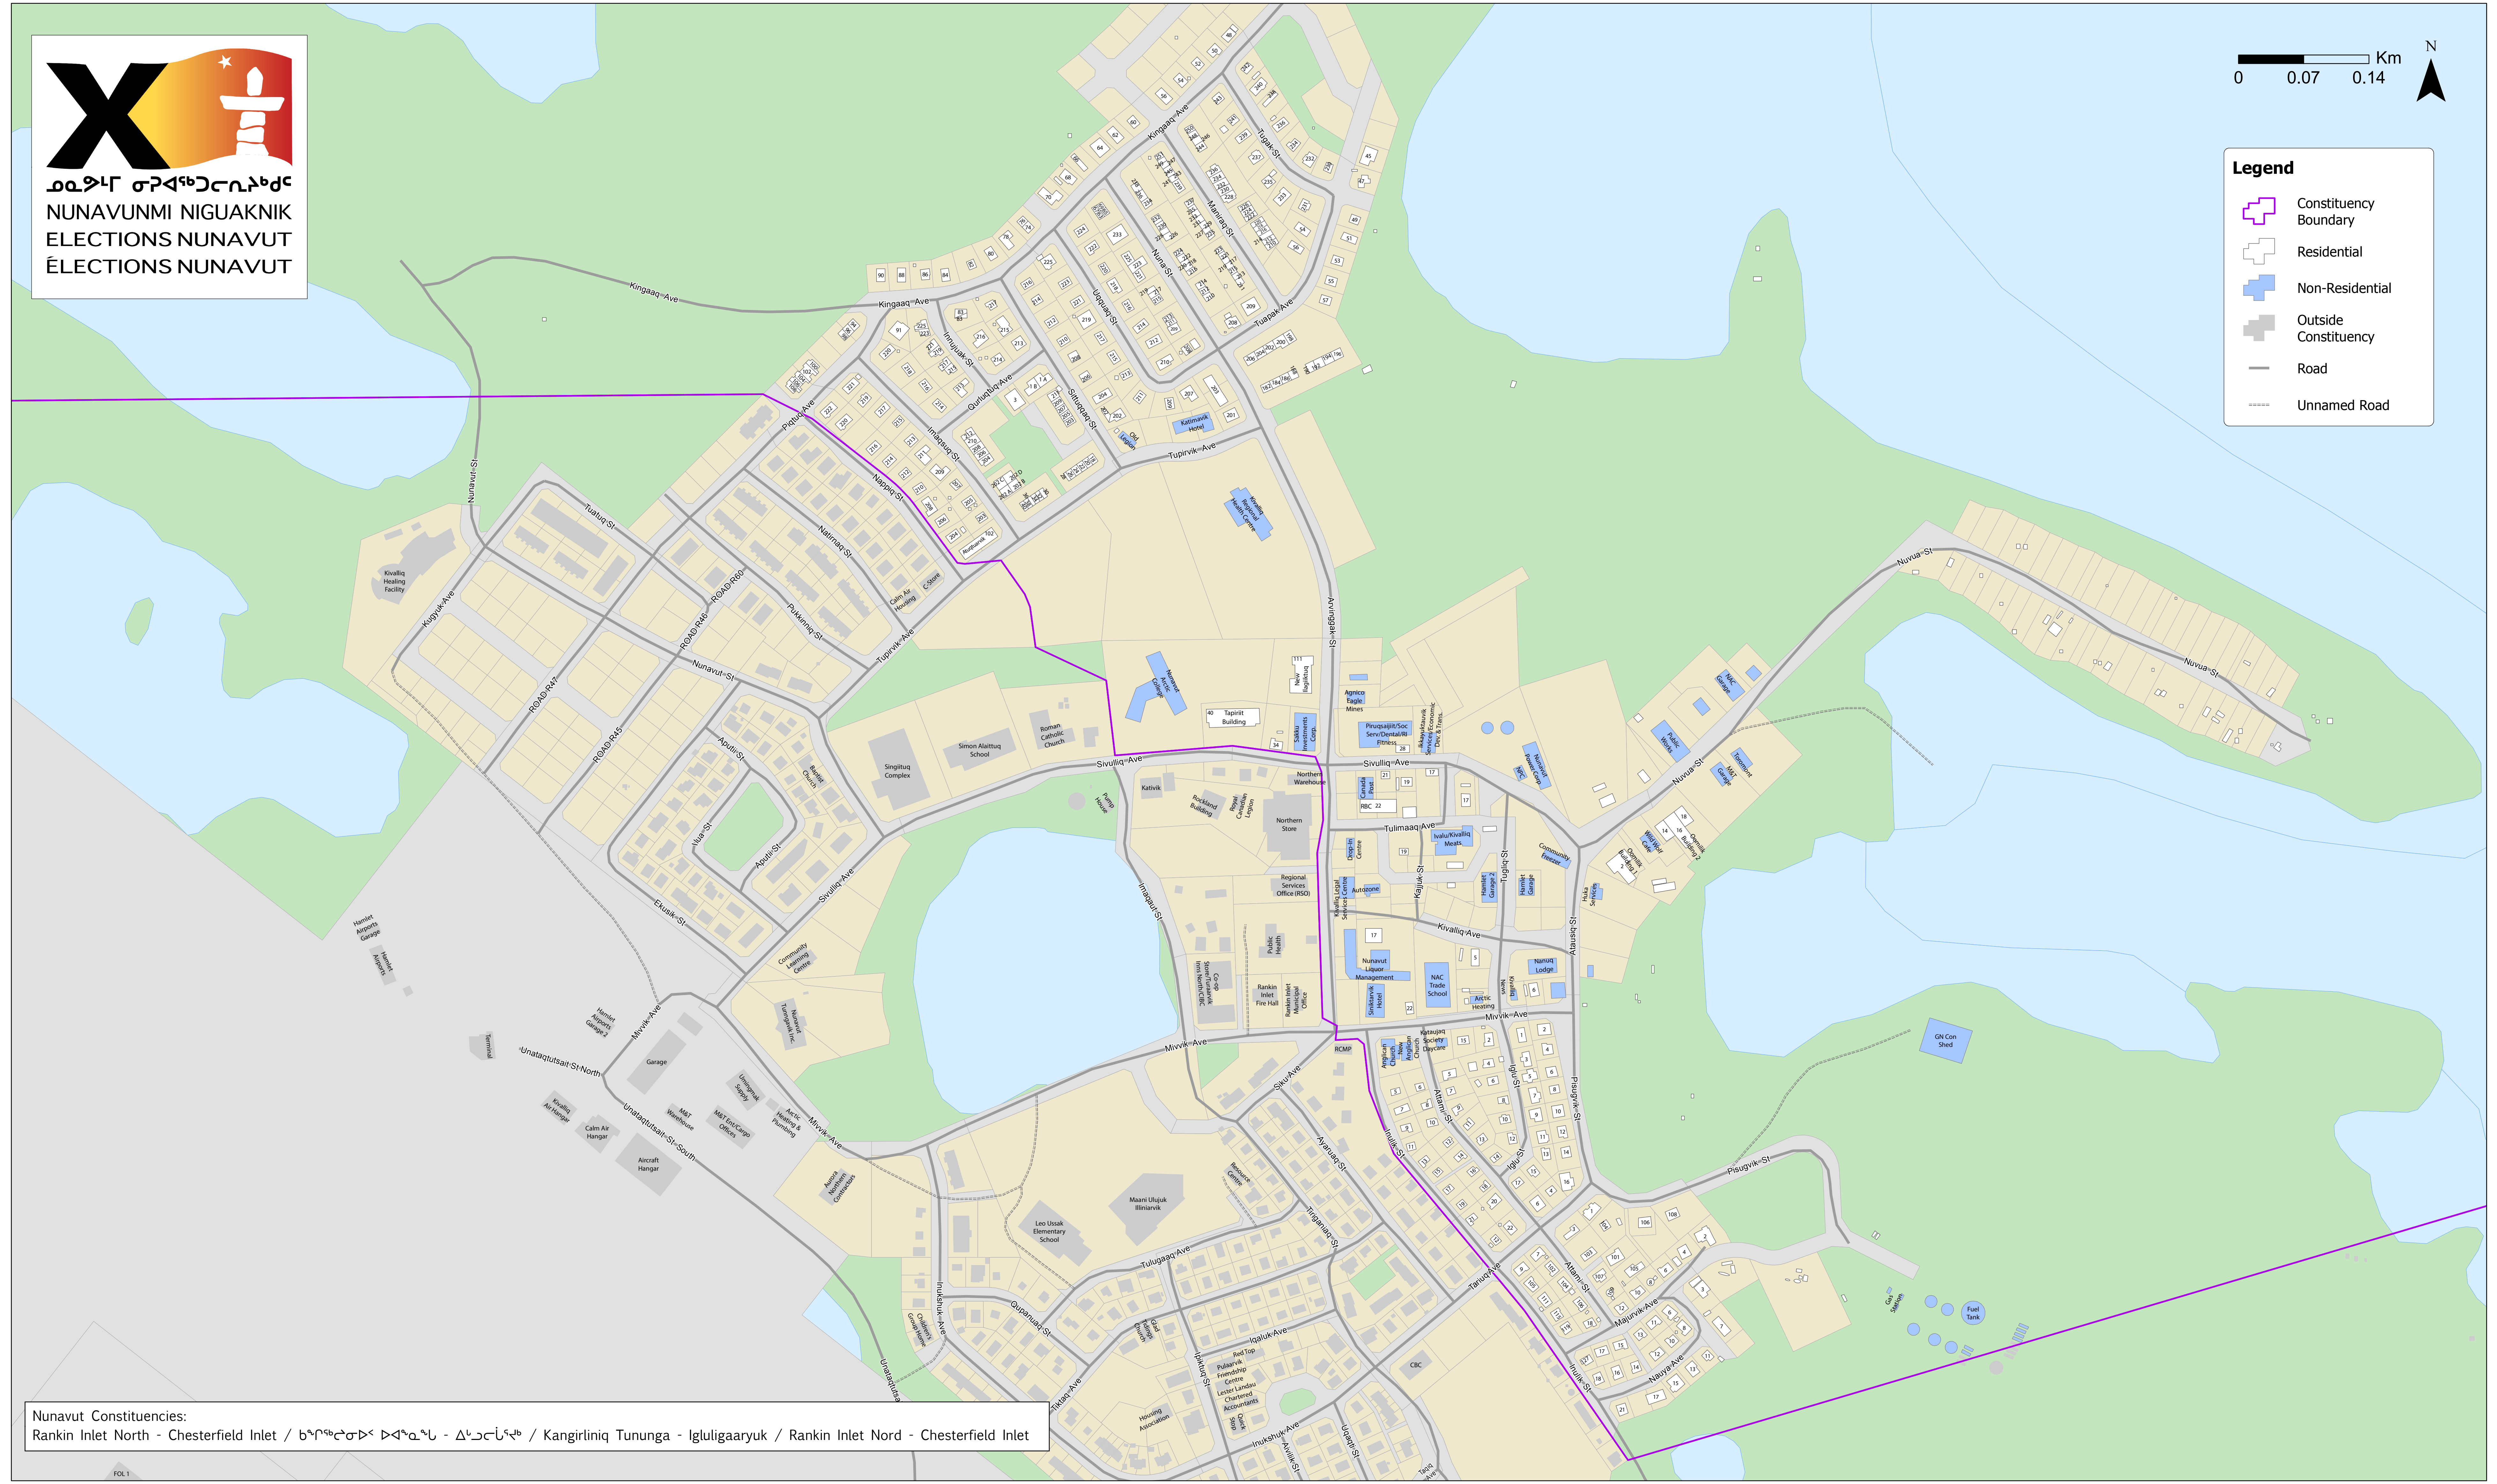

Legend

- Constituency Boundary
- Residential
- Non-Residential
- Outside Constituency
- Road
- Unnamed Road

Nunavut Constituencies:
Rankin Inlet North - Chesterfield Inlet / ᑲᓐᑲᓐᑲᓐᑲᓐᑲ ᑲᓐᑲᓐᑲᓐᑲ - ᐃᓐᑲᓐᑲᓐᑲᓐᑲ / Kangirliniq Tununga - Igluligaaryuk / Rankin Inlet Nord - Chesterfield Inlet