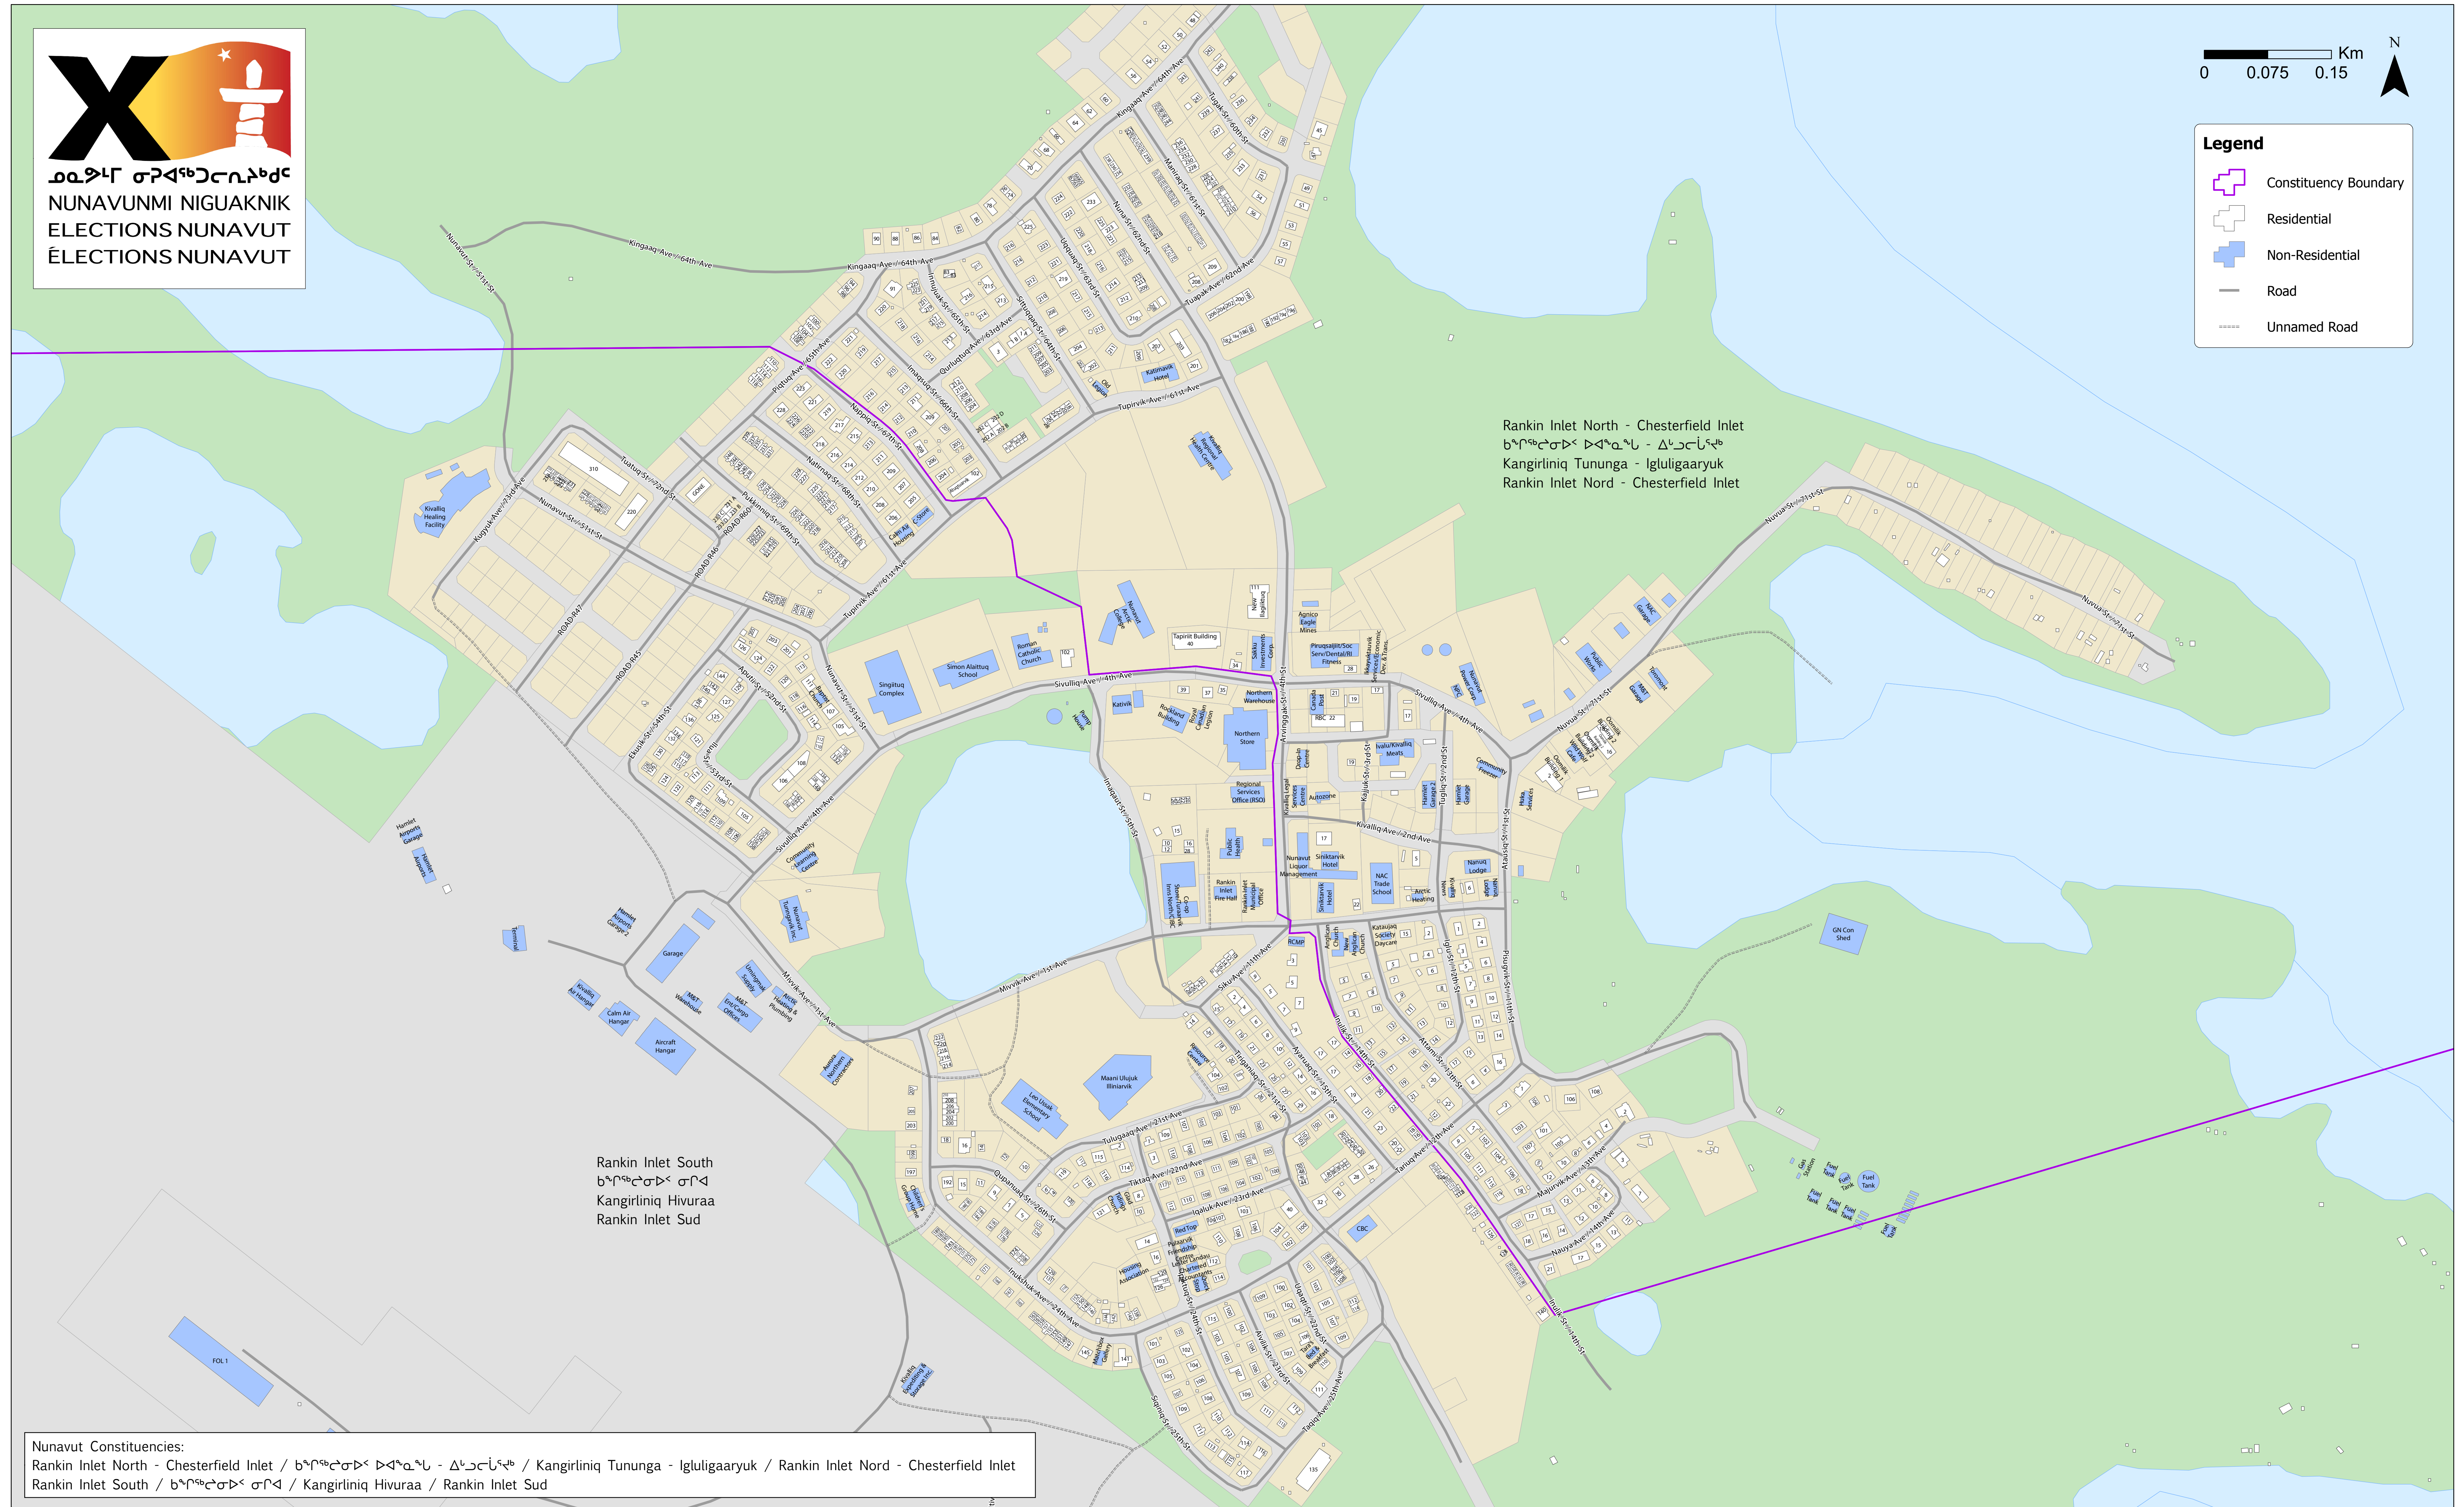

0 0.075 0.15 Km

N

**Legend**

- Constituency Boundary
- Residential
- Non-Residential
- Road
- Unnamed Road

Nunavut Constituencies:  
Rankin Inlet North - Chesterfield Inlet / ᑲᓐᓴᑲᑦᑕᑦᑲ ᑲᑦᑕᑲᑦᑕᑦᑲᑲᑲ - ᑲᓐᓴᑲᑦᑕᑦᑲ / Kangirliniq Tununga - Igluligaaryuk / Rankin Inlet Nord - Chesterfield Inlet  
Rankin Inlet South / ᑲᓐᓴᑲᑦᑕᑦᑲ ᑲᓐᓴᑲᑦᑕᑦᑲ / Kangirliniq Hivuraa / Rankin Inlet Sud