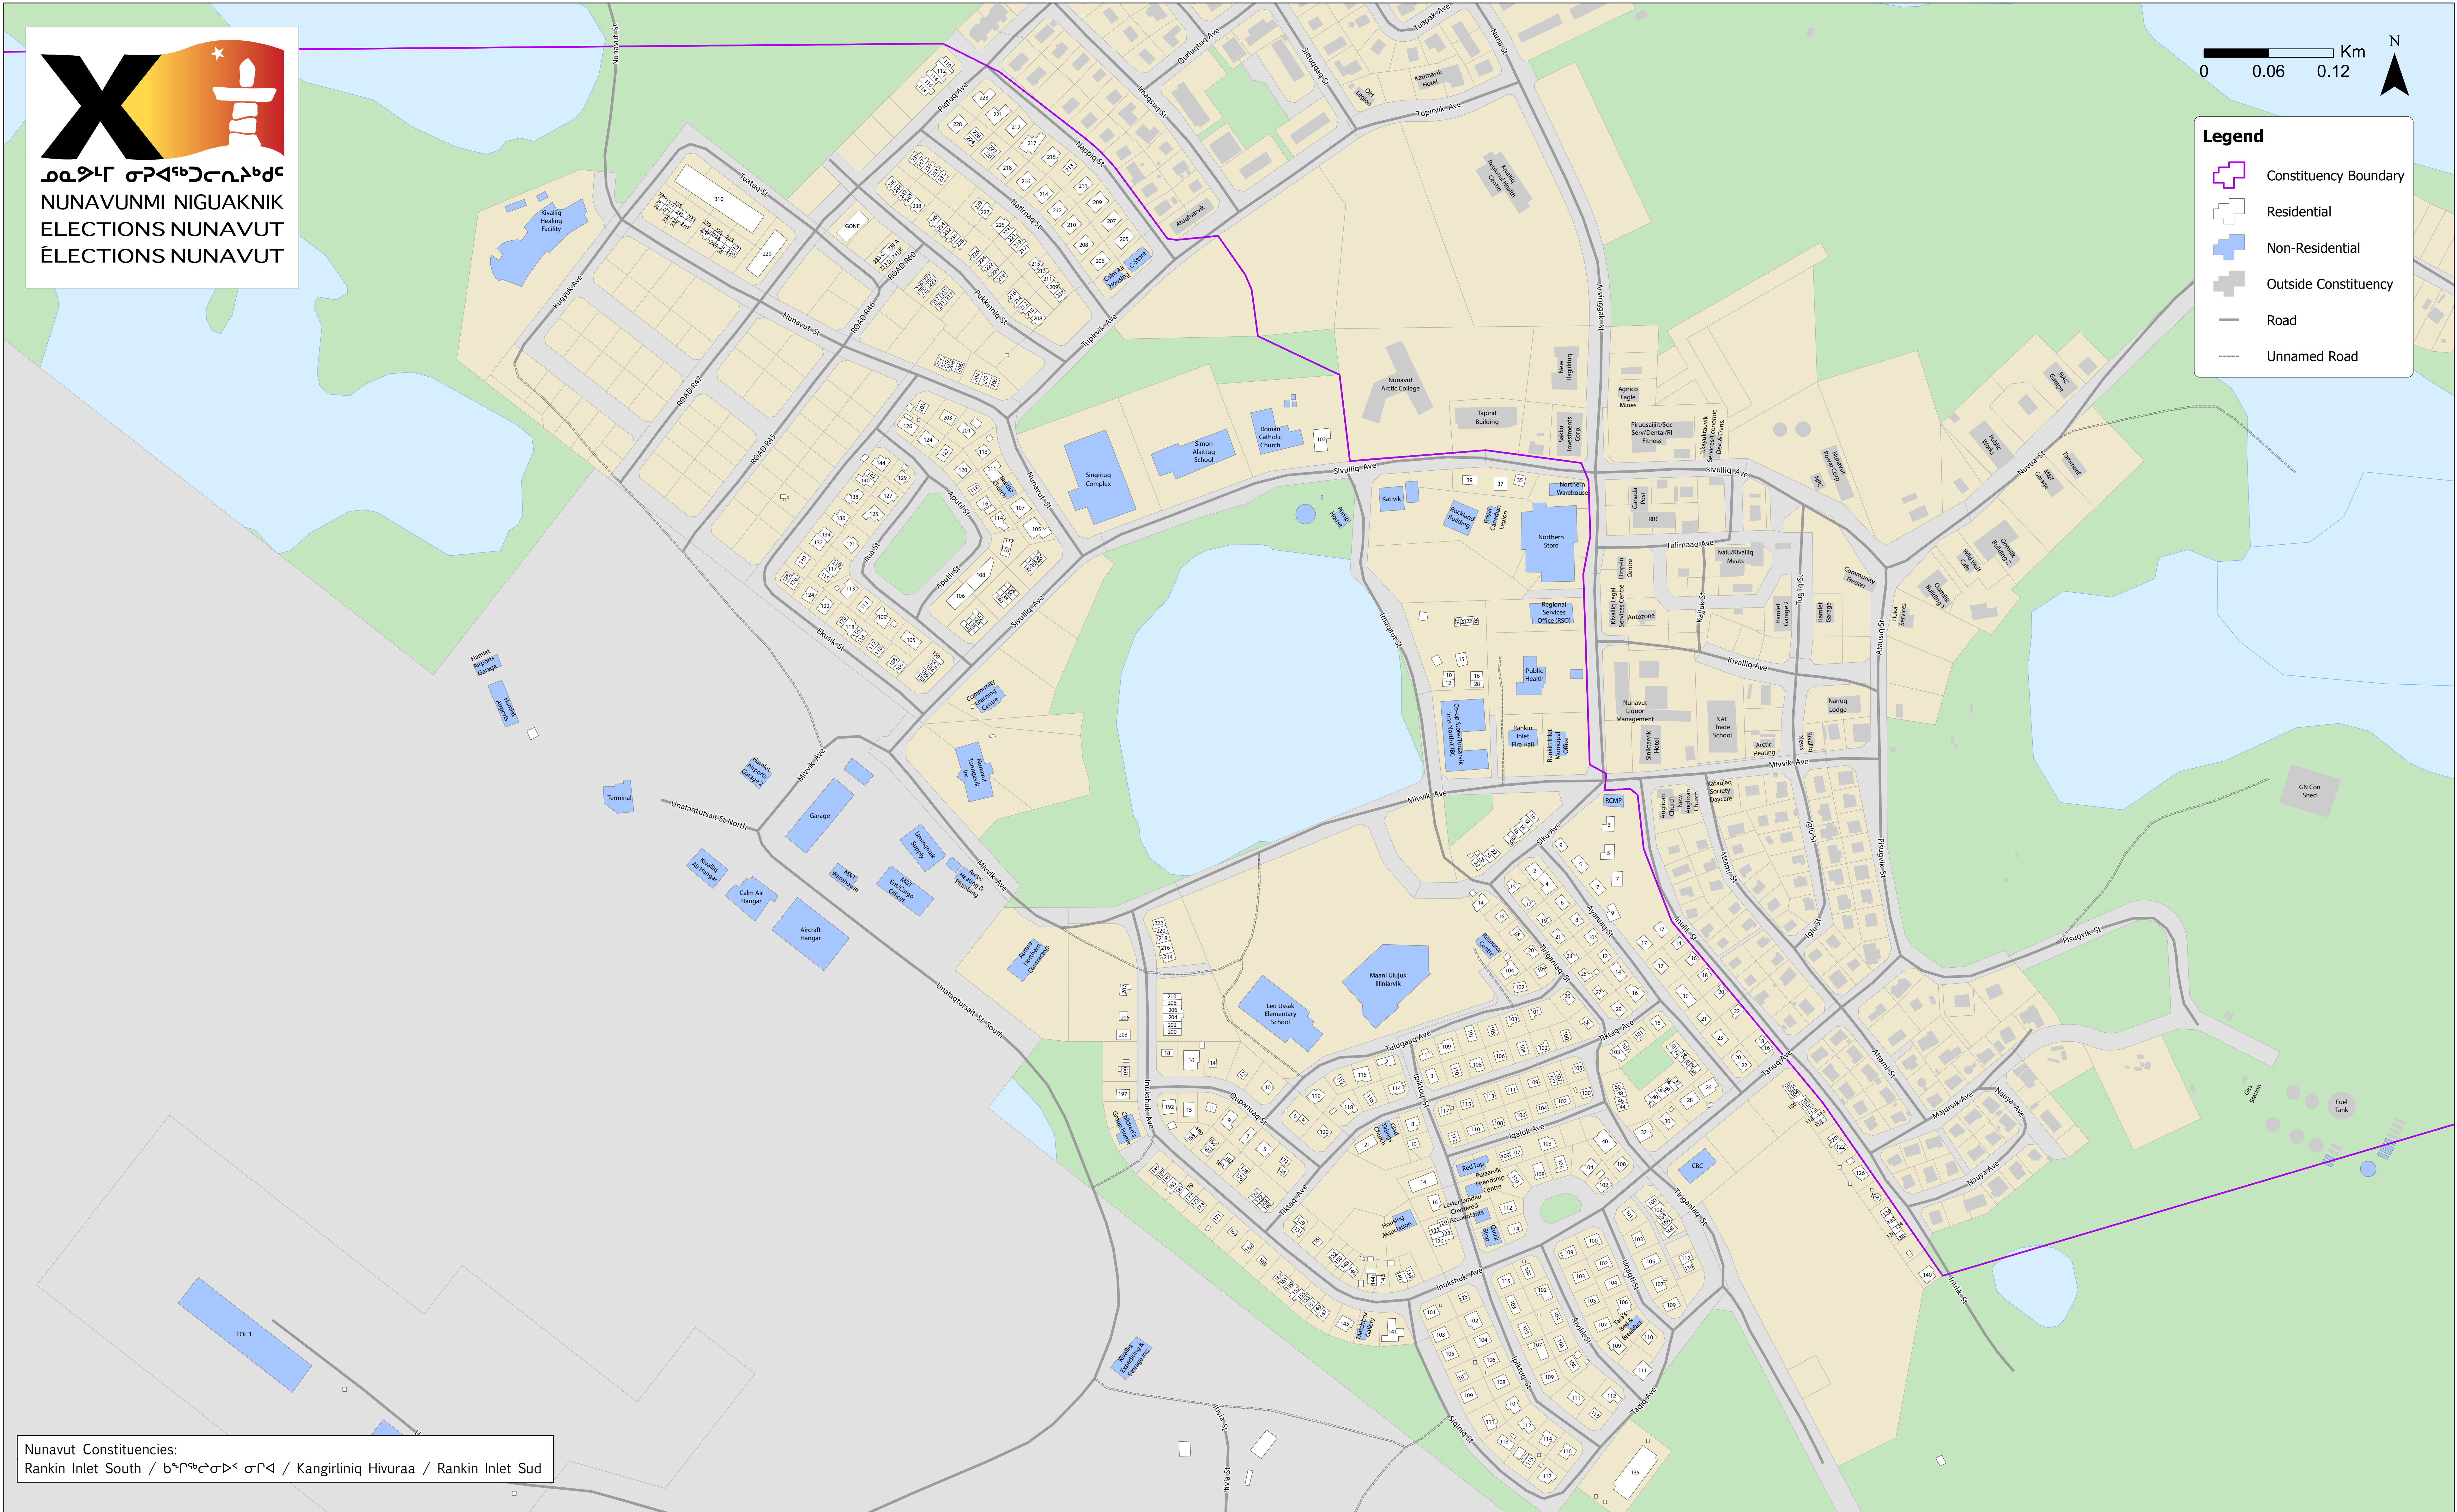

ᑲᓄᓯᑲᑦᑕᑦᑲ ᑦᓯᑦᑕ  
NUNAVUT ELECTIONS  
ÉLECTIONS NUNAVUT

**Legend**

- Constituency Boundary
- Residential
- Non-Residential
- Outside Constituency
- Road
- Unnamed Road

Nunavut Constituencies:  
Rankin Inlet South / ᑲᓄᓯᑲᑦᑕᑦᑲ ᑦᓯᑦᑕ / Kangirliniq Hivuraa / Rankin Inlet Sud