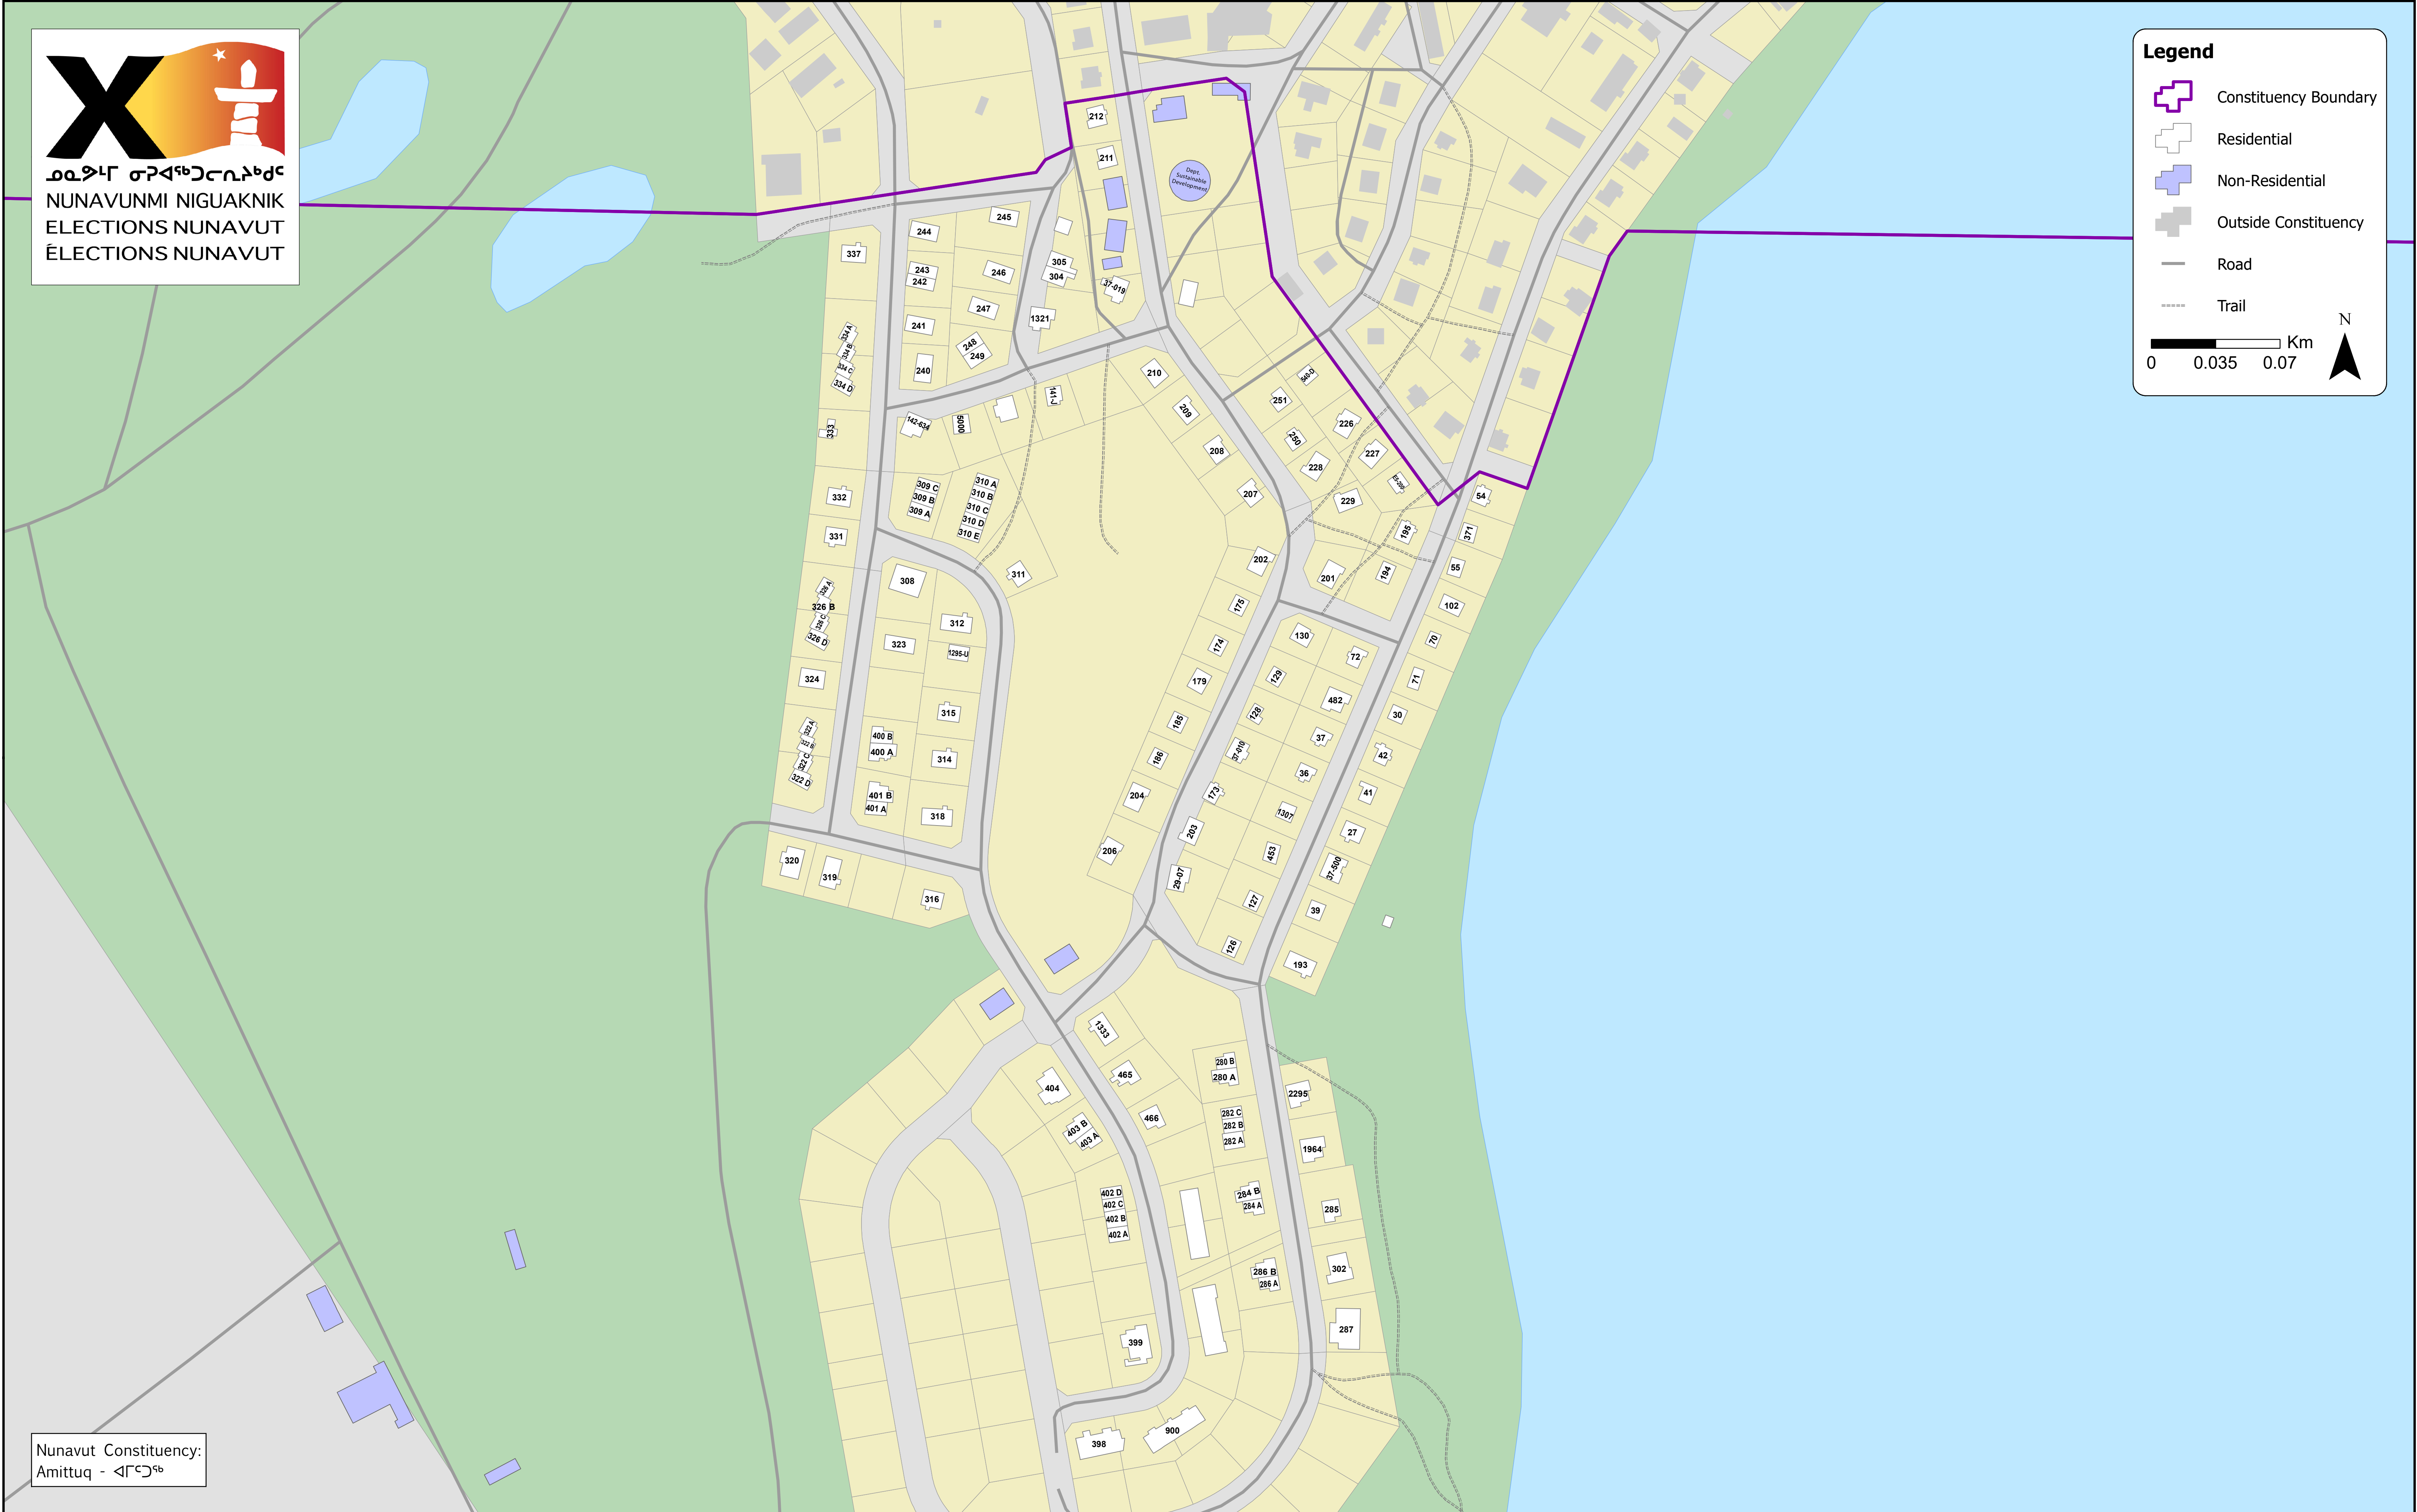

Legend

- Constituency Boundary
- Residential
- Non-Residential
- Outside Constituency
- Road
- Trail

0 0.035 0.07 Km

N

Nunavut Constituency:
 Amittuq - ᐱᓄᓄᓐ