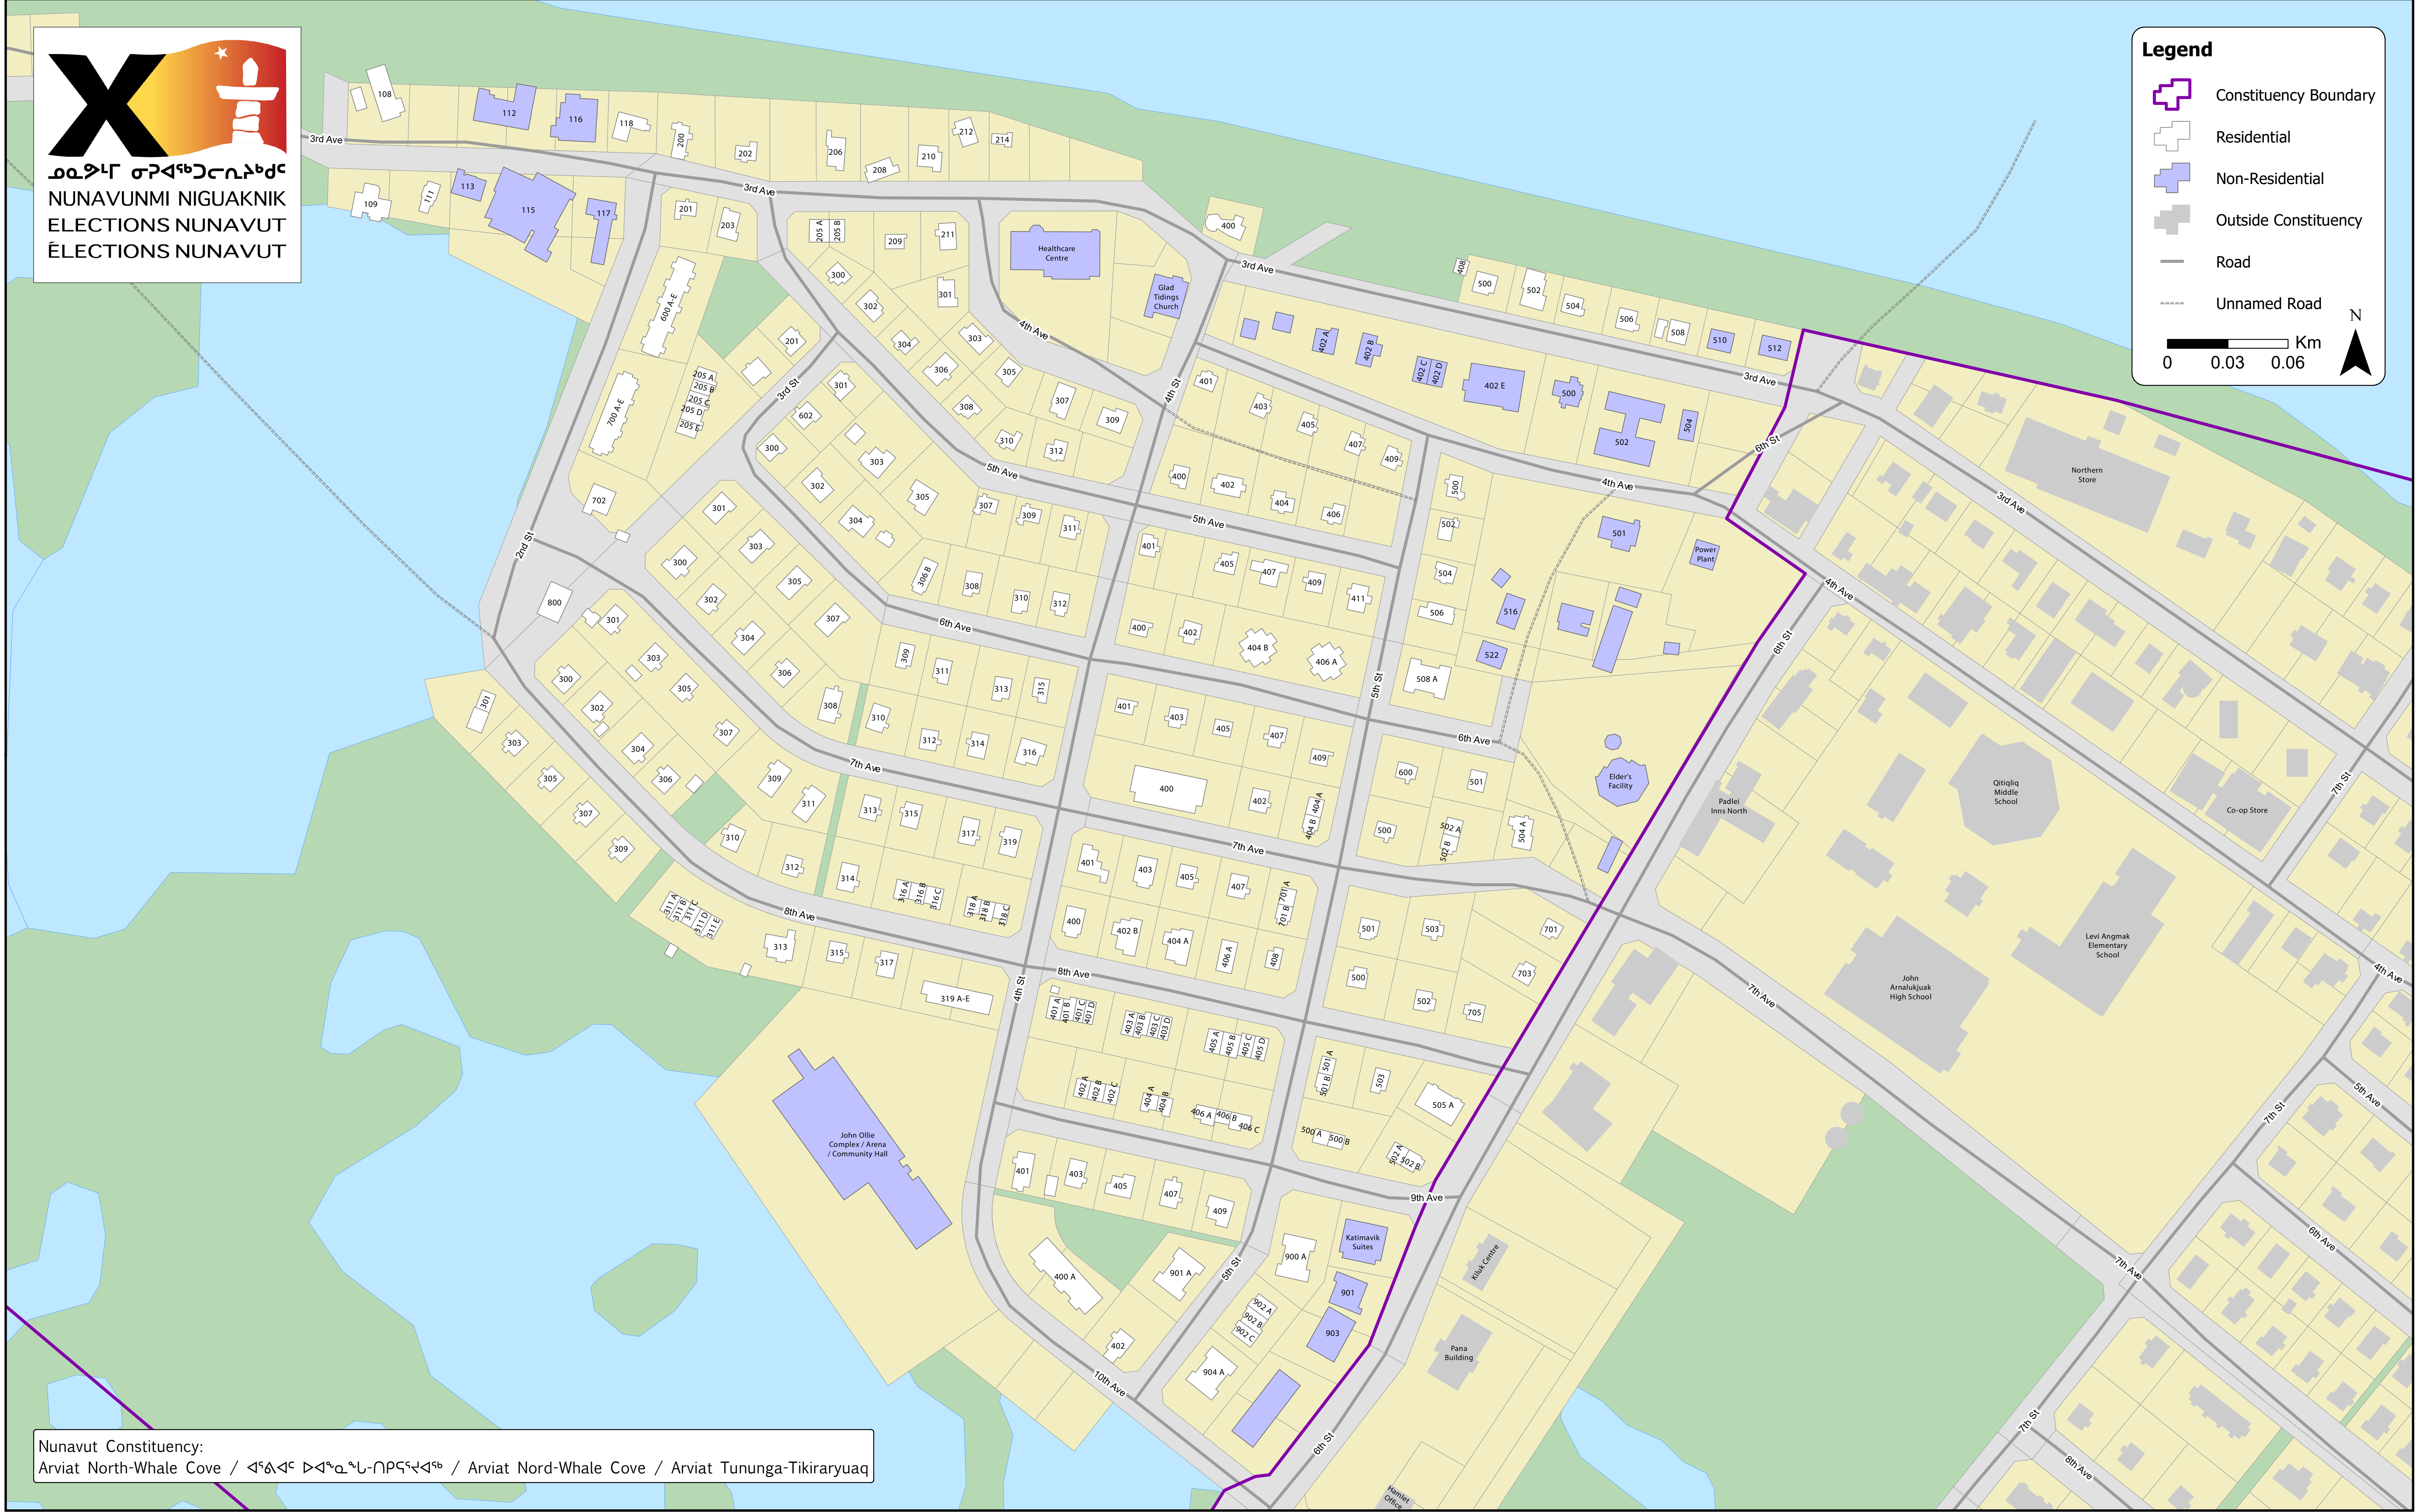

**Legend**

- Constituency Boundary
- Residential
- Non-Residential
- Outside Constituency
- Road
- Unnamed Road

0 0.03 0.06 Km

N

Nunavut Constituency:  
 Arviat North-Whale Cove / ᐱᕐᐱᐱᕐᐱᕐ ᐅᐱᕐᐱᕐᐱᕐ-ᐱᕐᐱᕐᐱᕐ / Arviat Nord-Whale Cove / Arviat Tununga-Tikiraryuaq