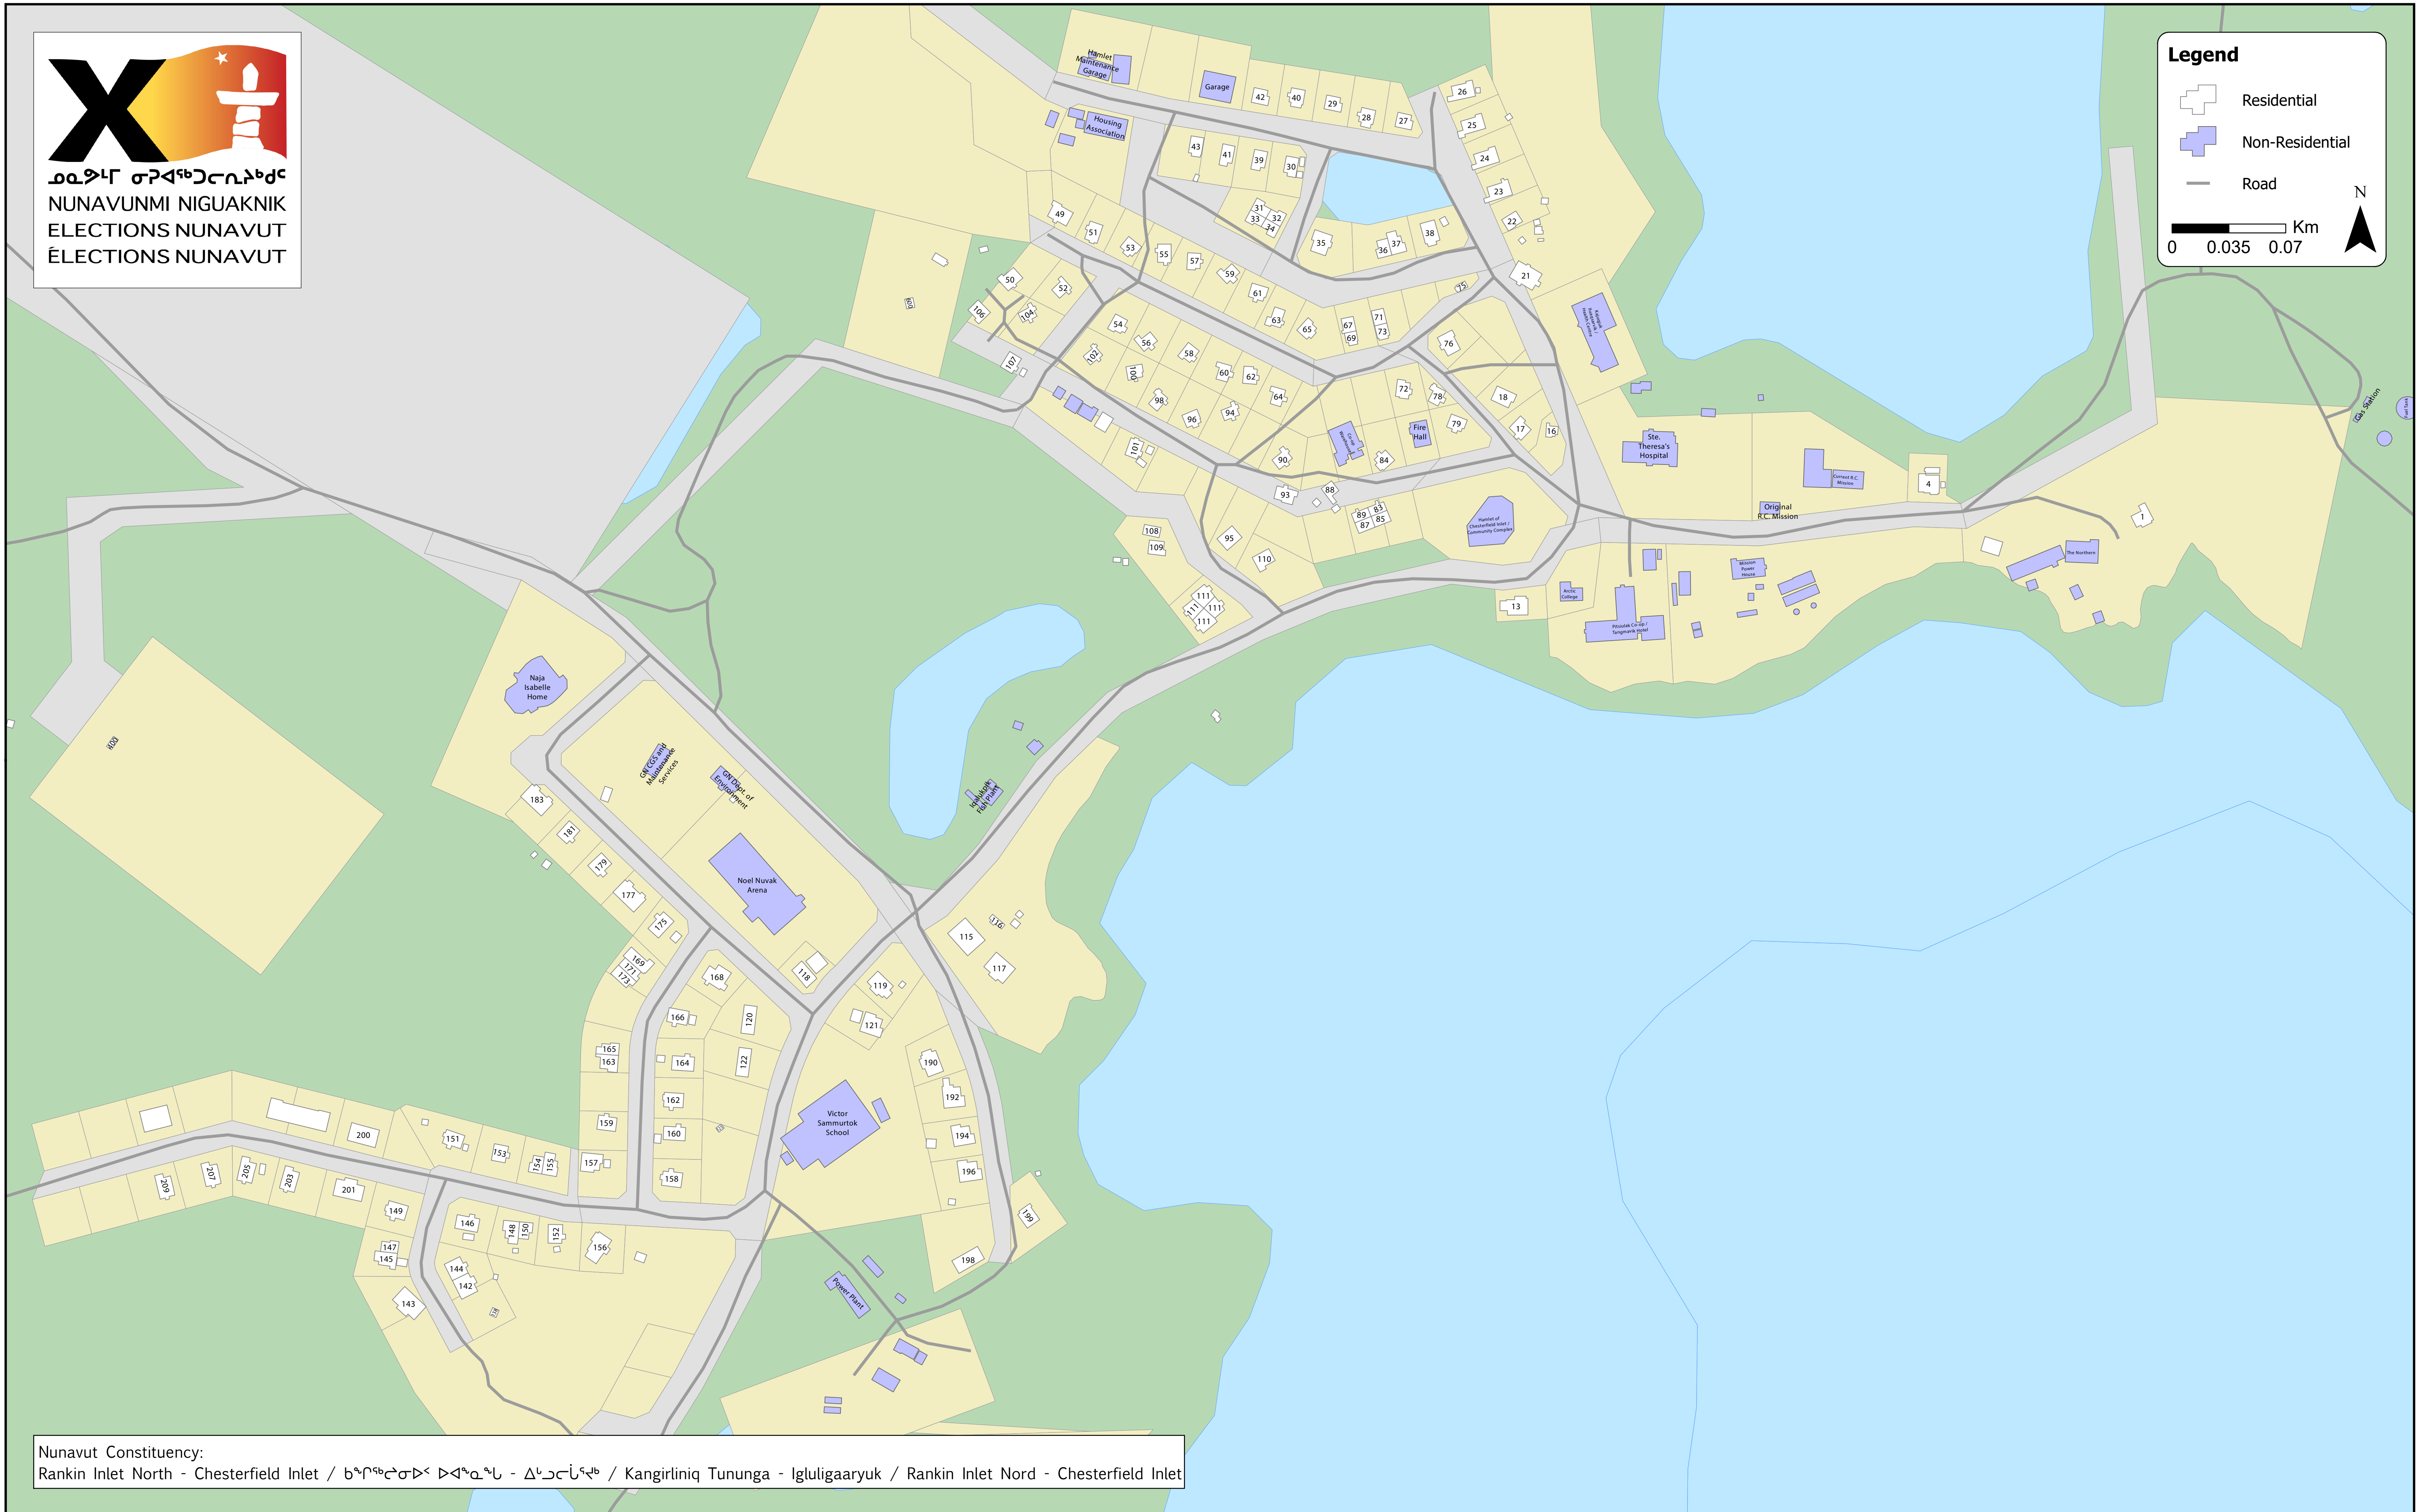

**Legend**

- Residential
- Non-Residential
- Road

0 0.035 0.07 Km

Nunavut Constituency:  
Rankin Inlet North - Chesterfield Inlet / ᐃᑲᑲᑲᑲᑲᑲ ᐃᑲᑲᑲᑲᑲᑲ - ᐃᑲᑲᑲᑲᑲᑲ / Kangirliq Tununga - Igluligaaryuk / Rankin Inlet Nord - Chesterfield Inlet