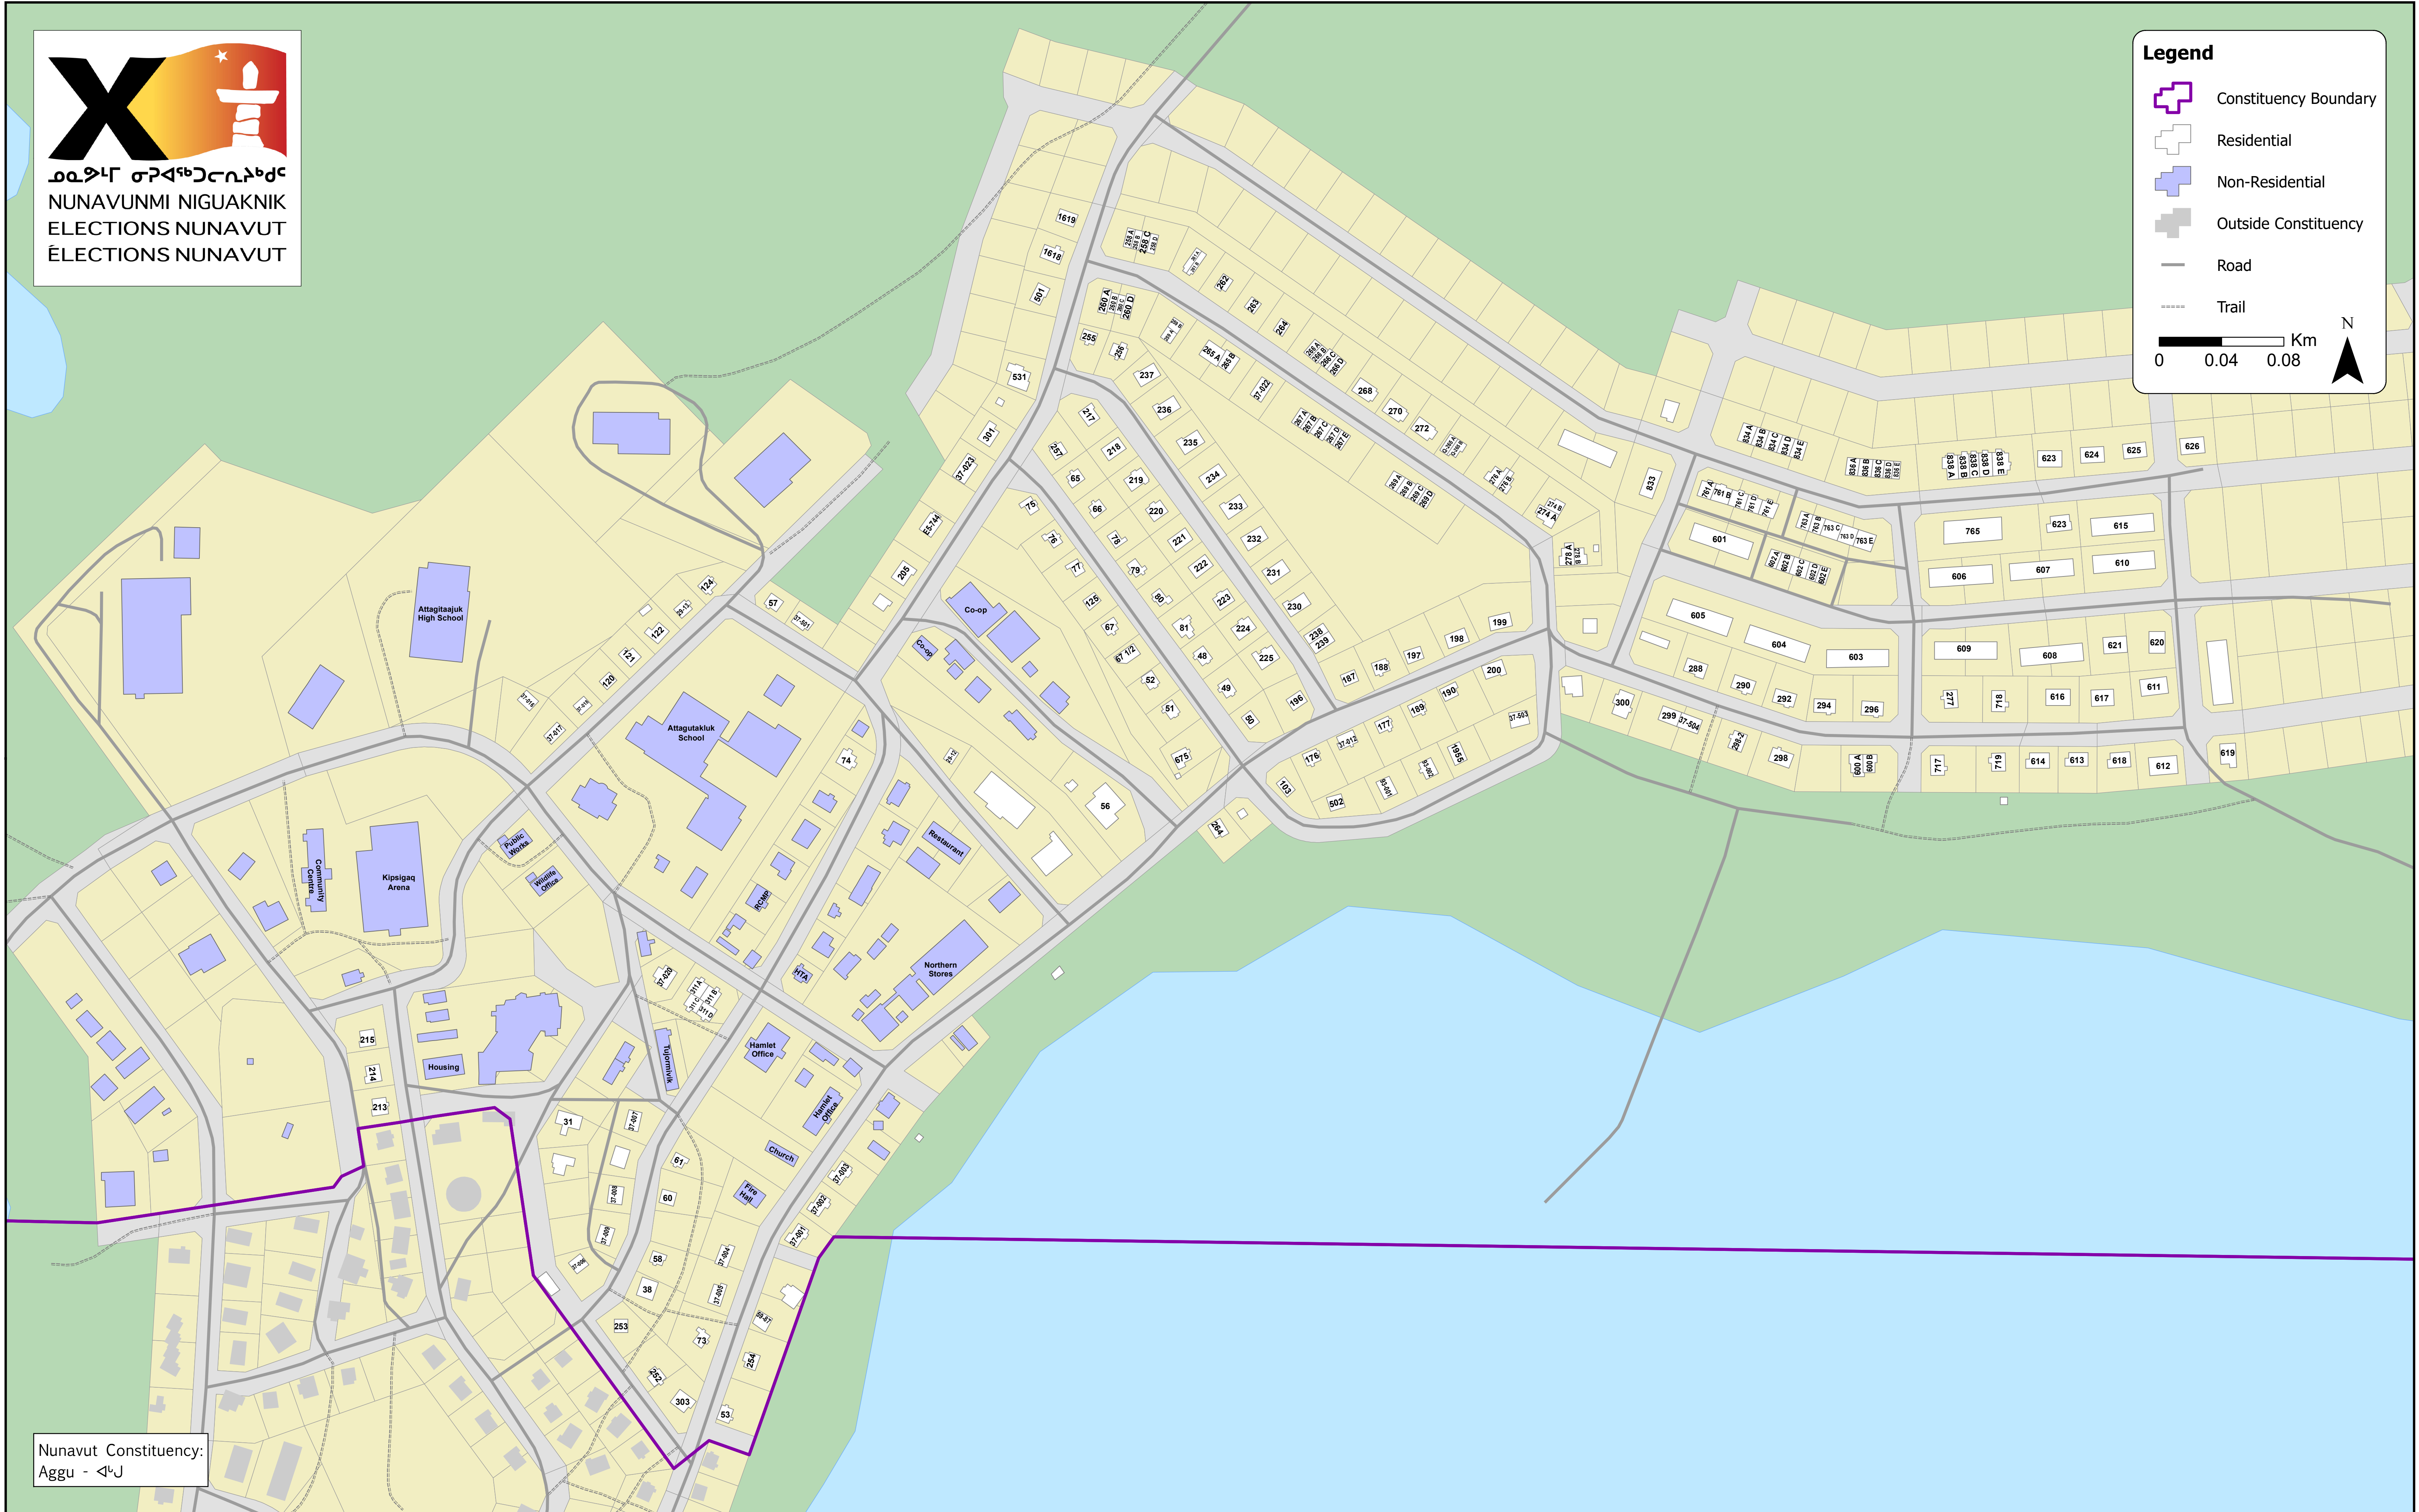

Legend

- Constituency Boundary
- Residential
- Non-Residential
- Outside Constituency
- Road
- Trail

0 0.04 0.08 Km

N

Nunavut Constituency:
Aggu - ᐱᓴᓴ