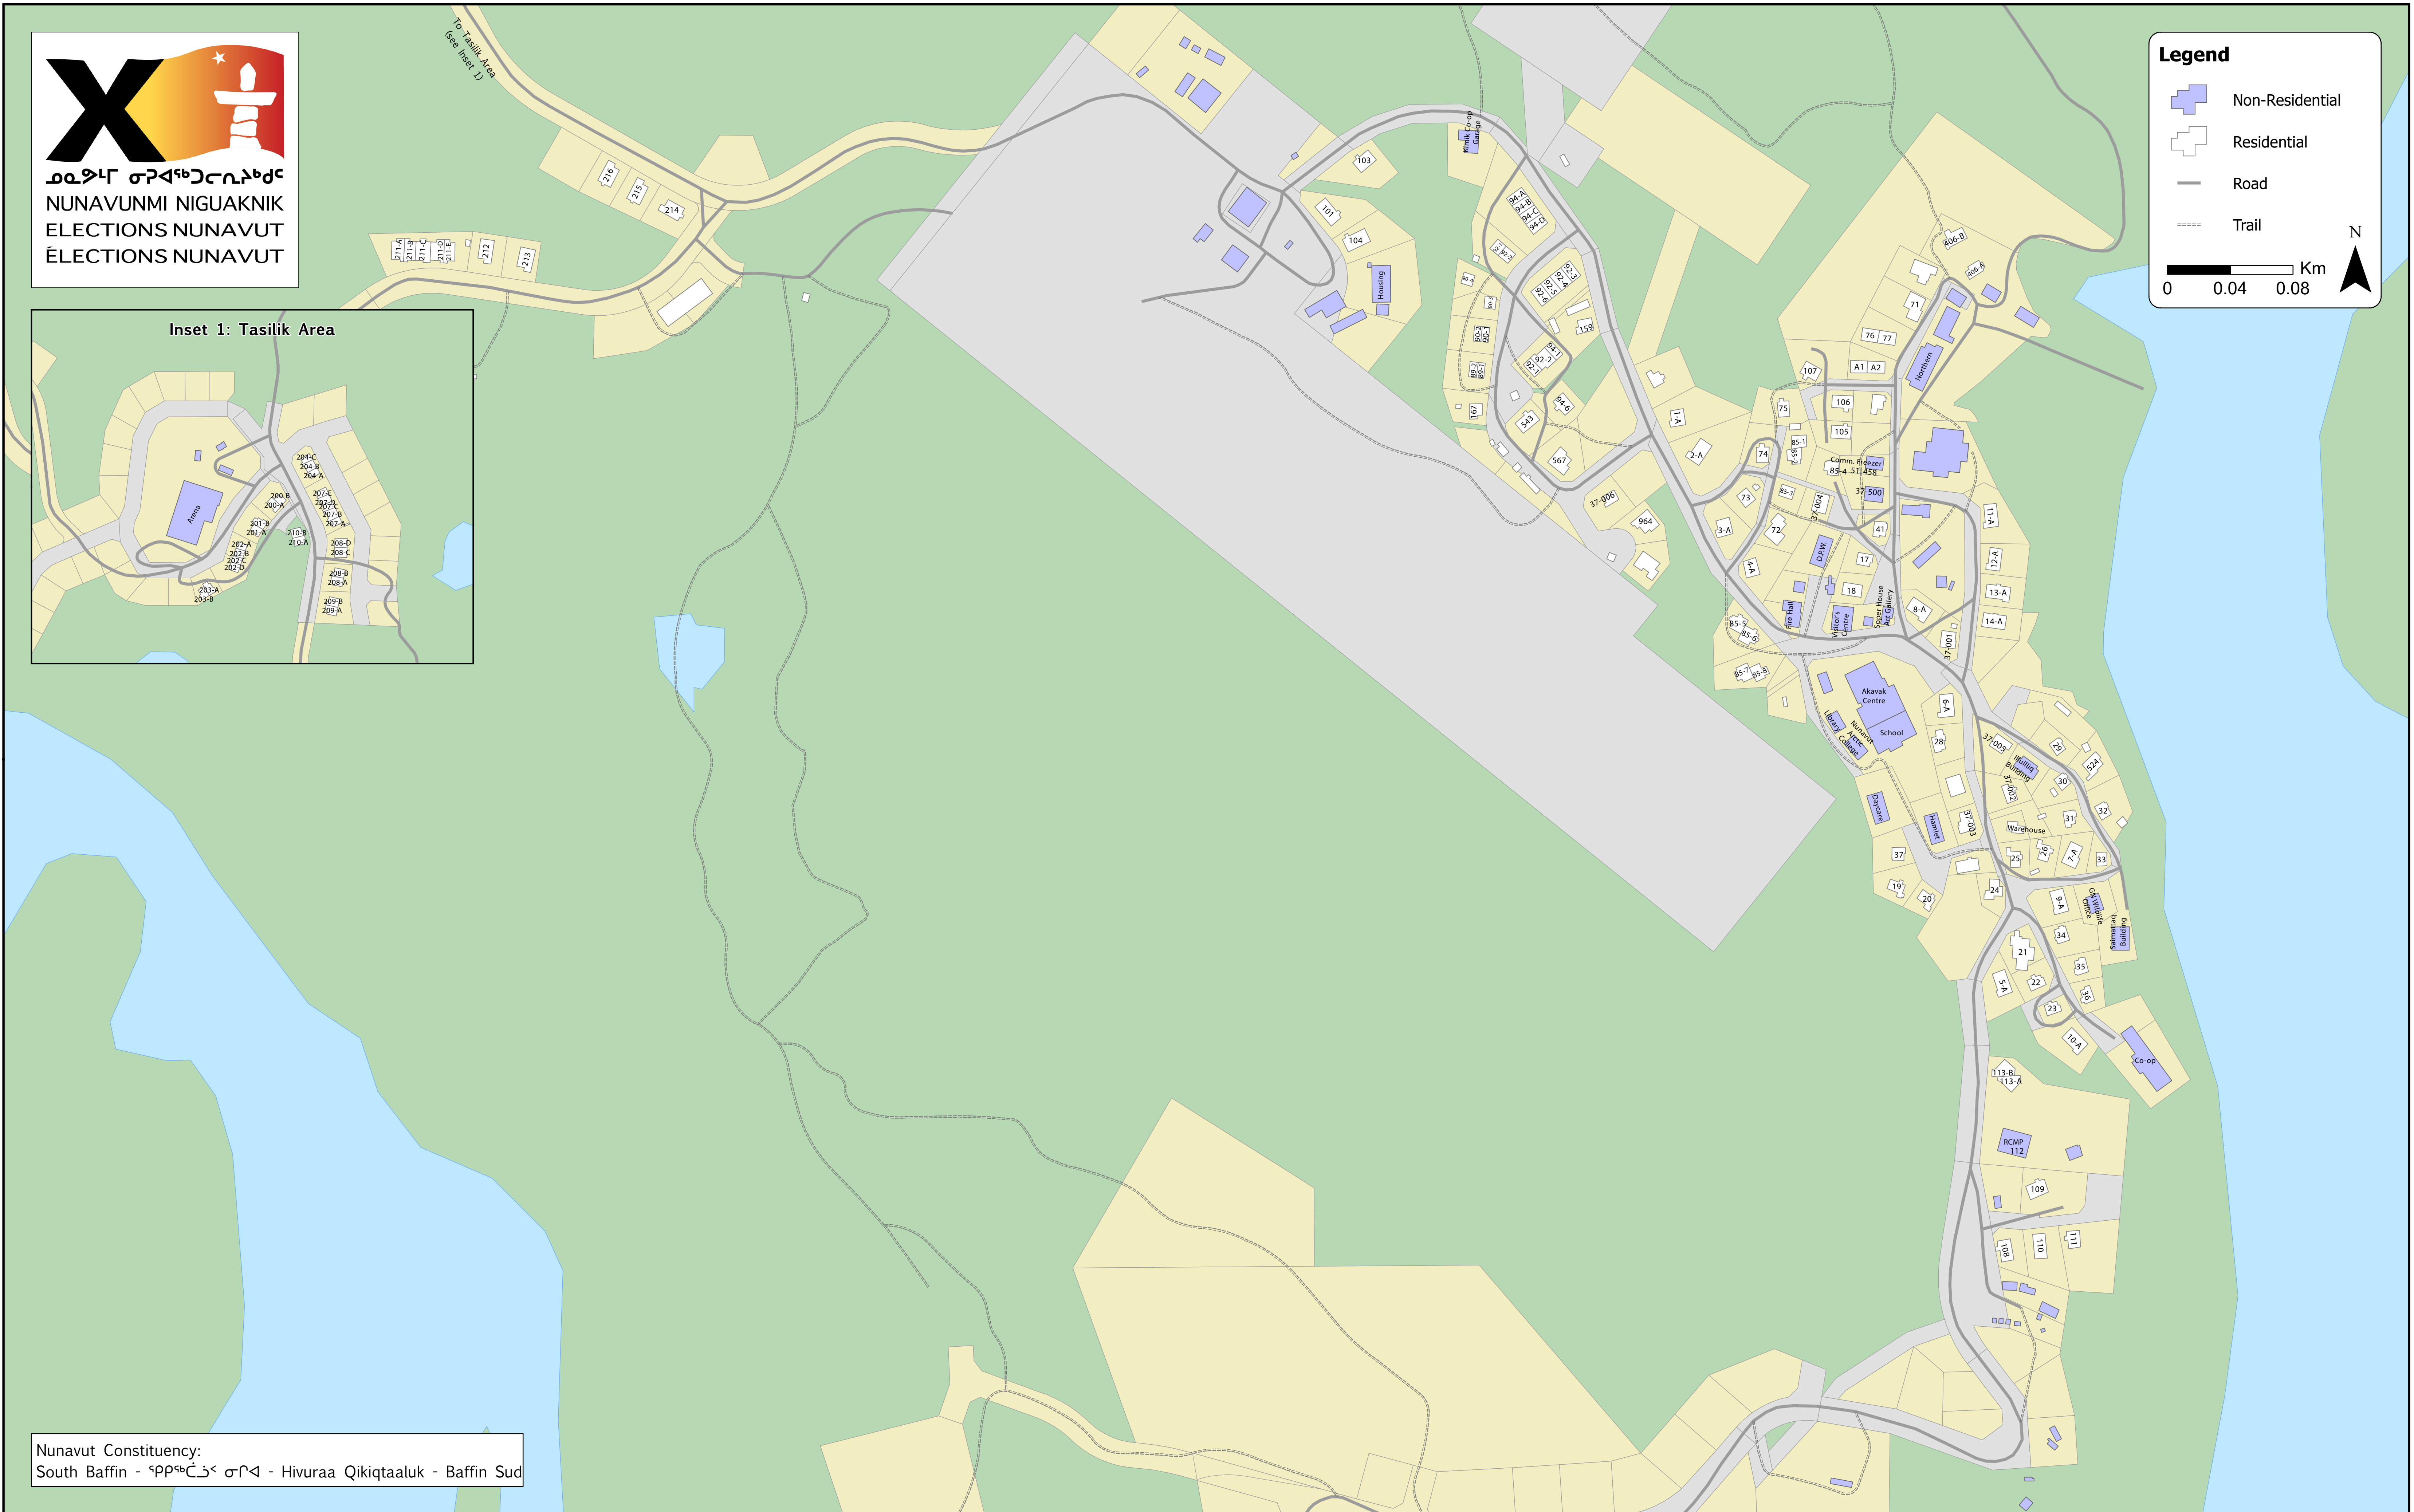

Legend

- Non-Residential
- Residential
- Road
- Trail

0 0.04 0.08 Km

N

Nunavut Constituency:
South Baffin - ᑭᑦᑭᑦᑭᑦᑭᑦ ᑭᑦᑭᑦᑭᑦᑭᑦ - Hivuraa Qikiqtaaluk - Baffin Sud