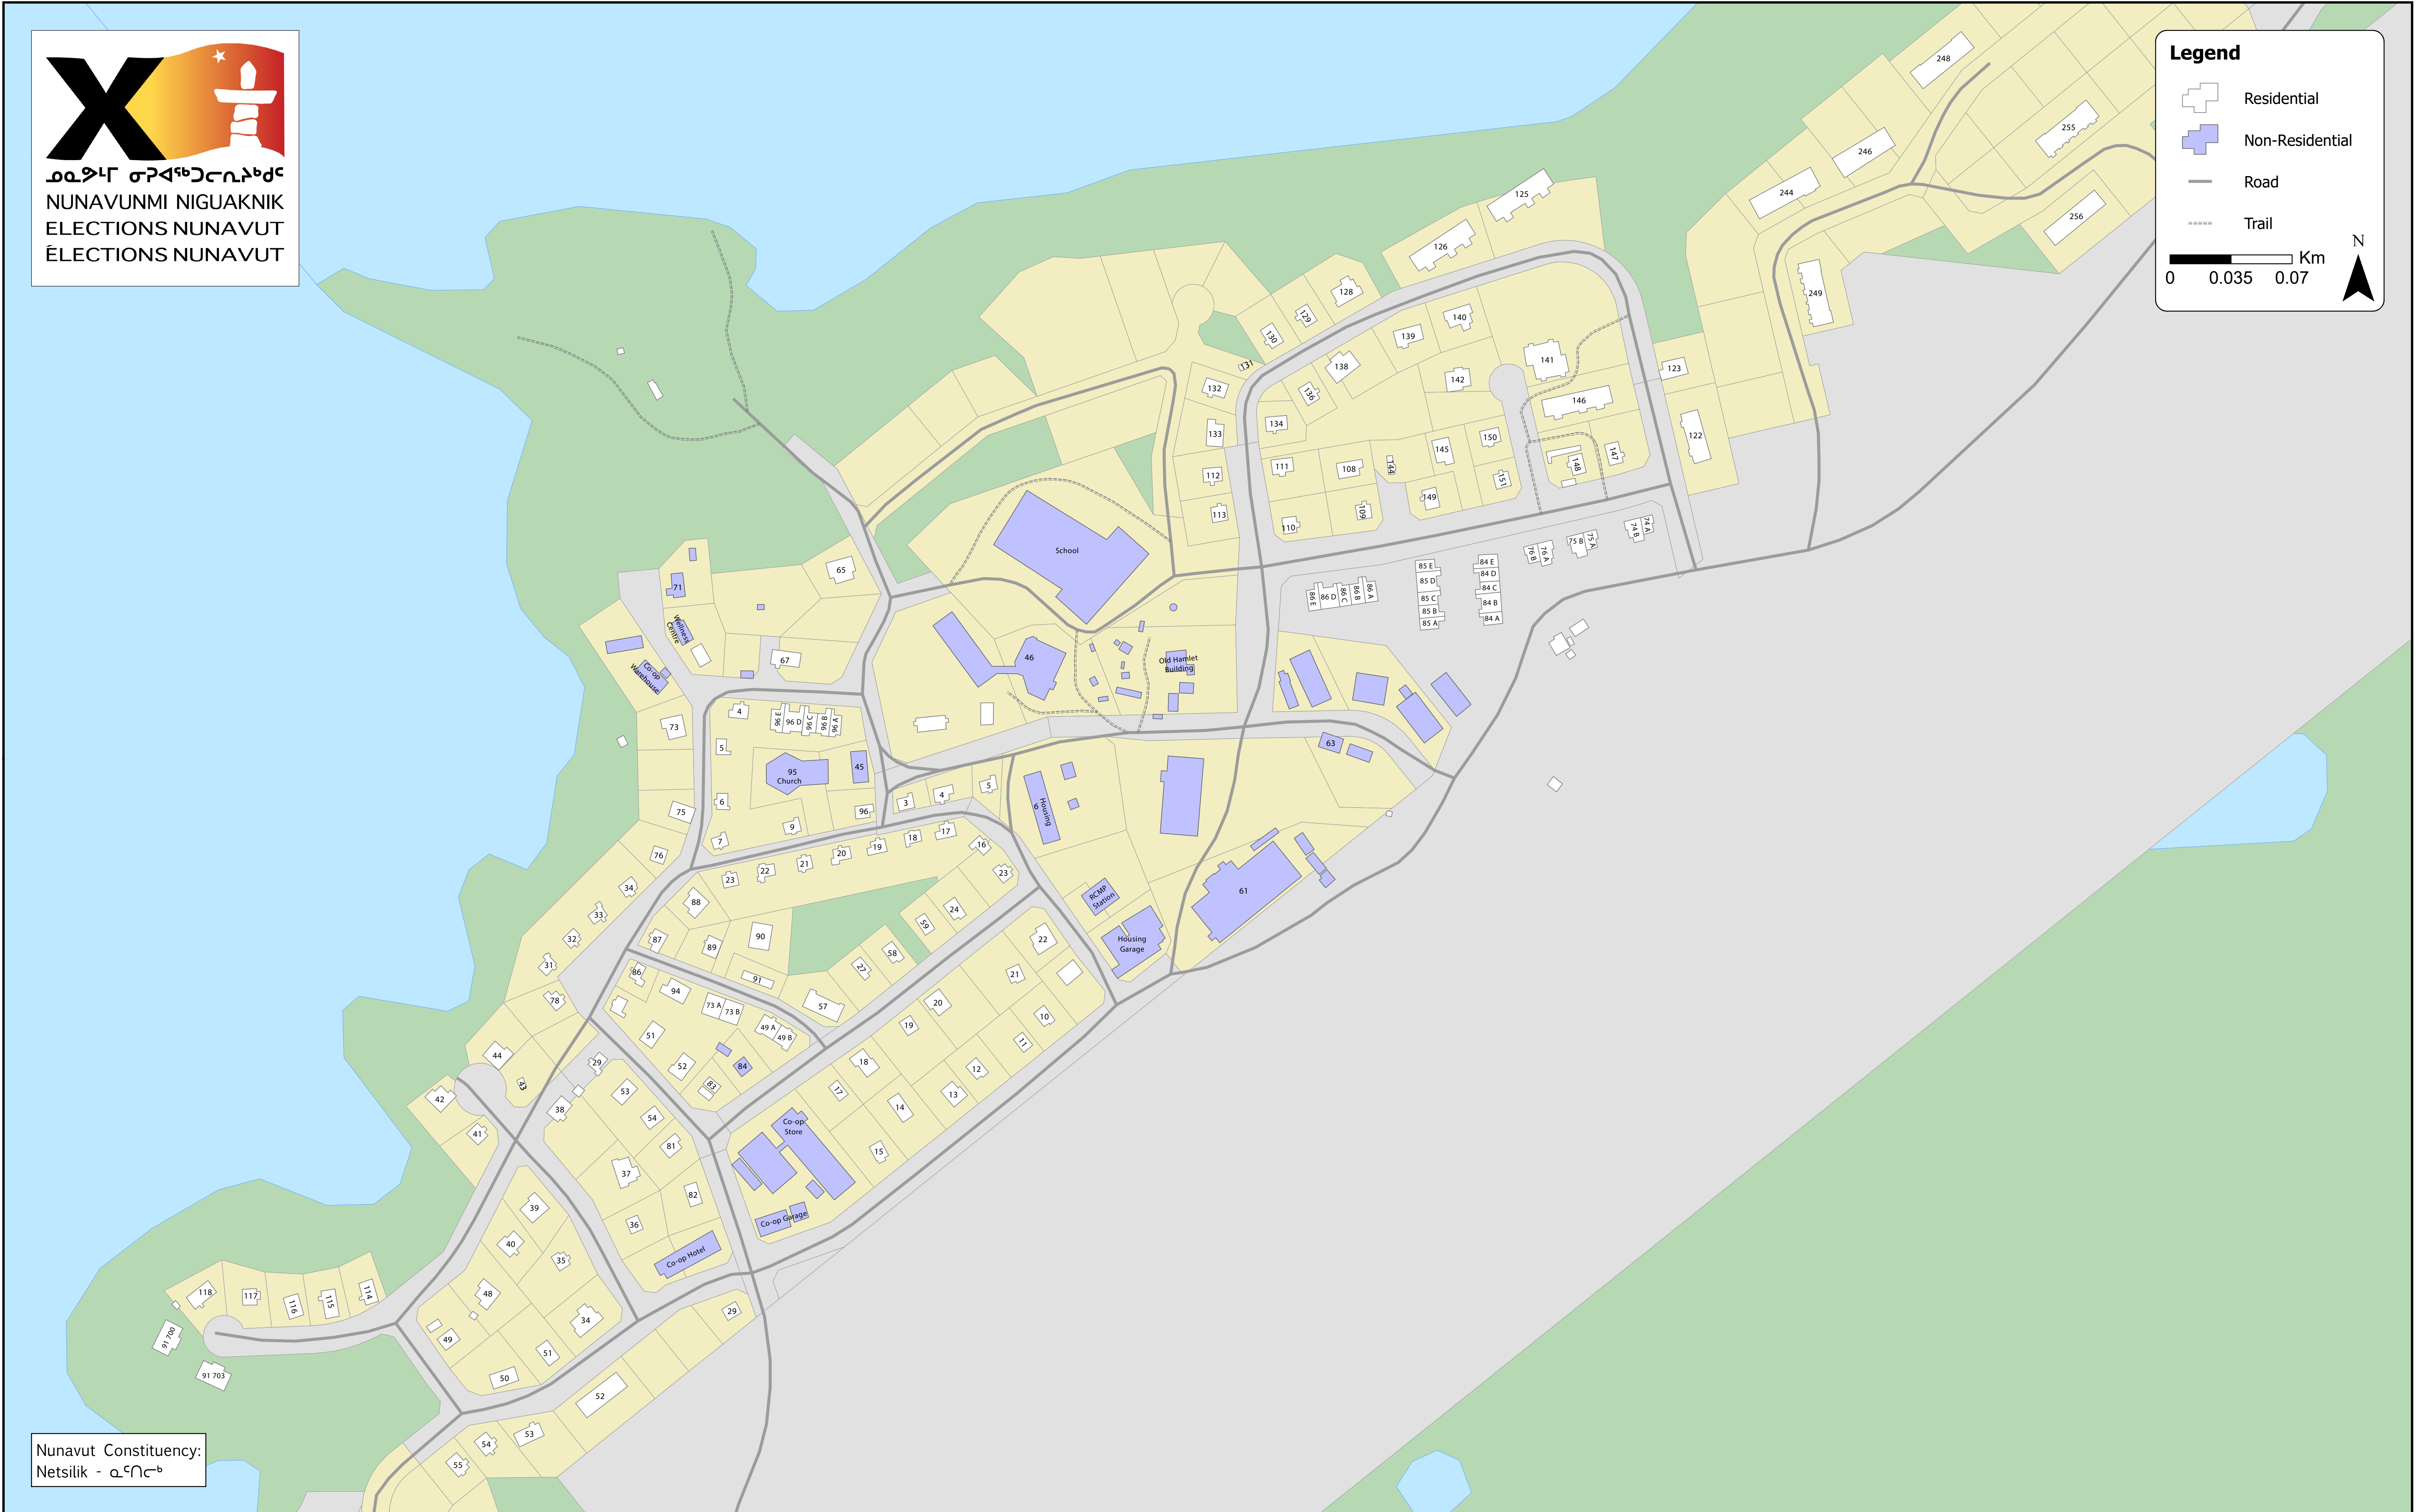

**Legend**

- Residential
- Non-Residential
- Road
- Trail

0 0.035 0.07 Km

N

Nunavut Constituency:  
Netsilik - ᐃᑦᑎᐃᑦ