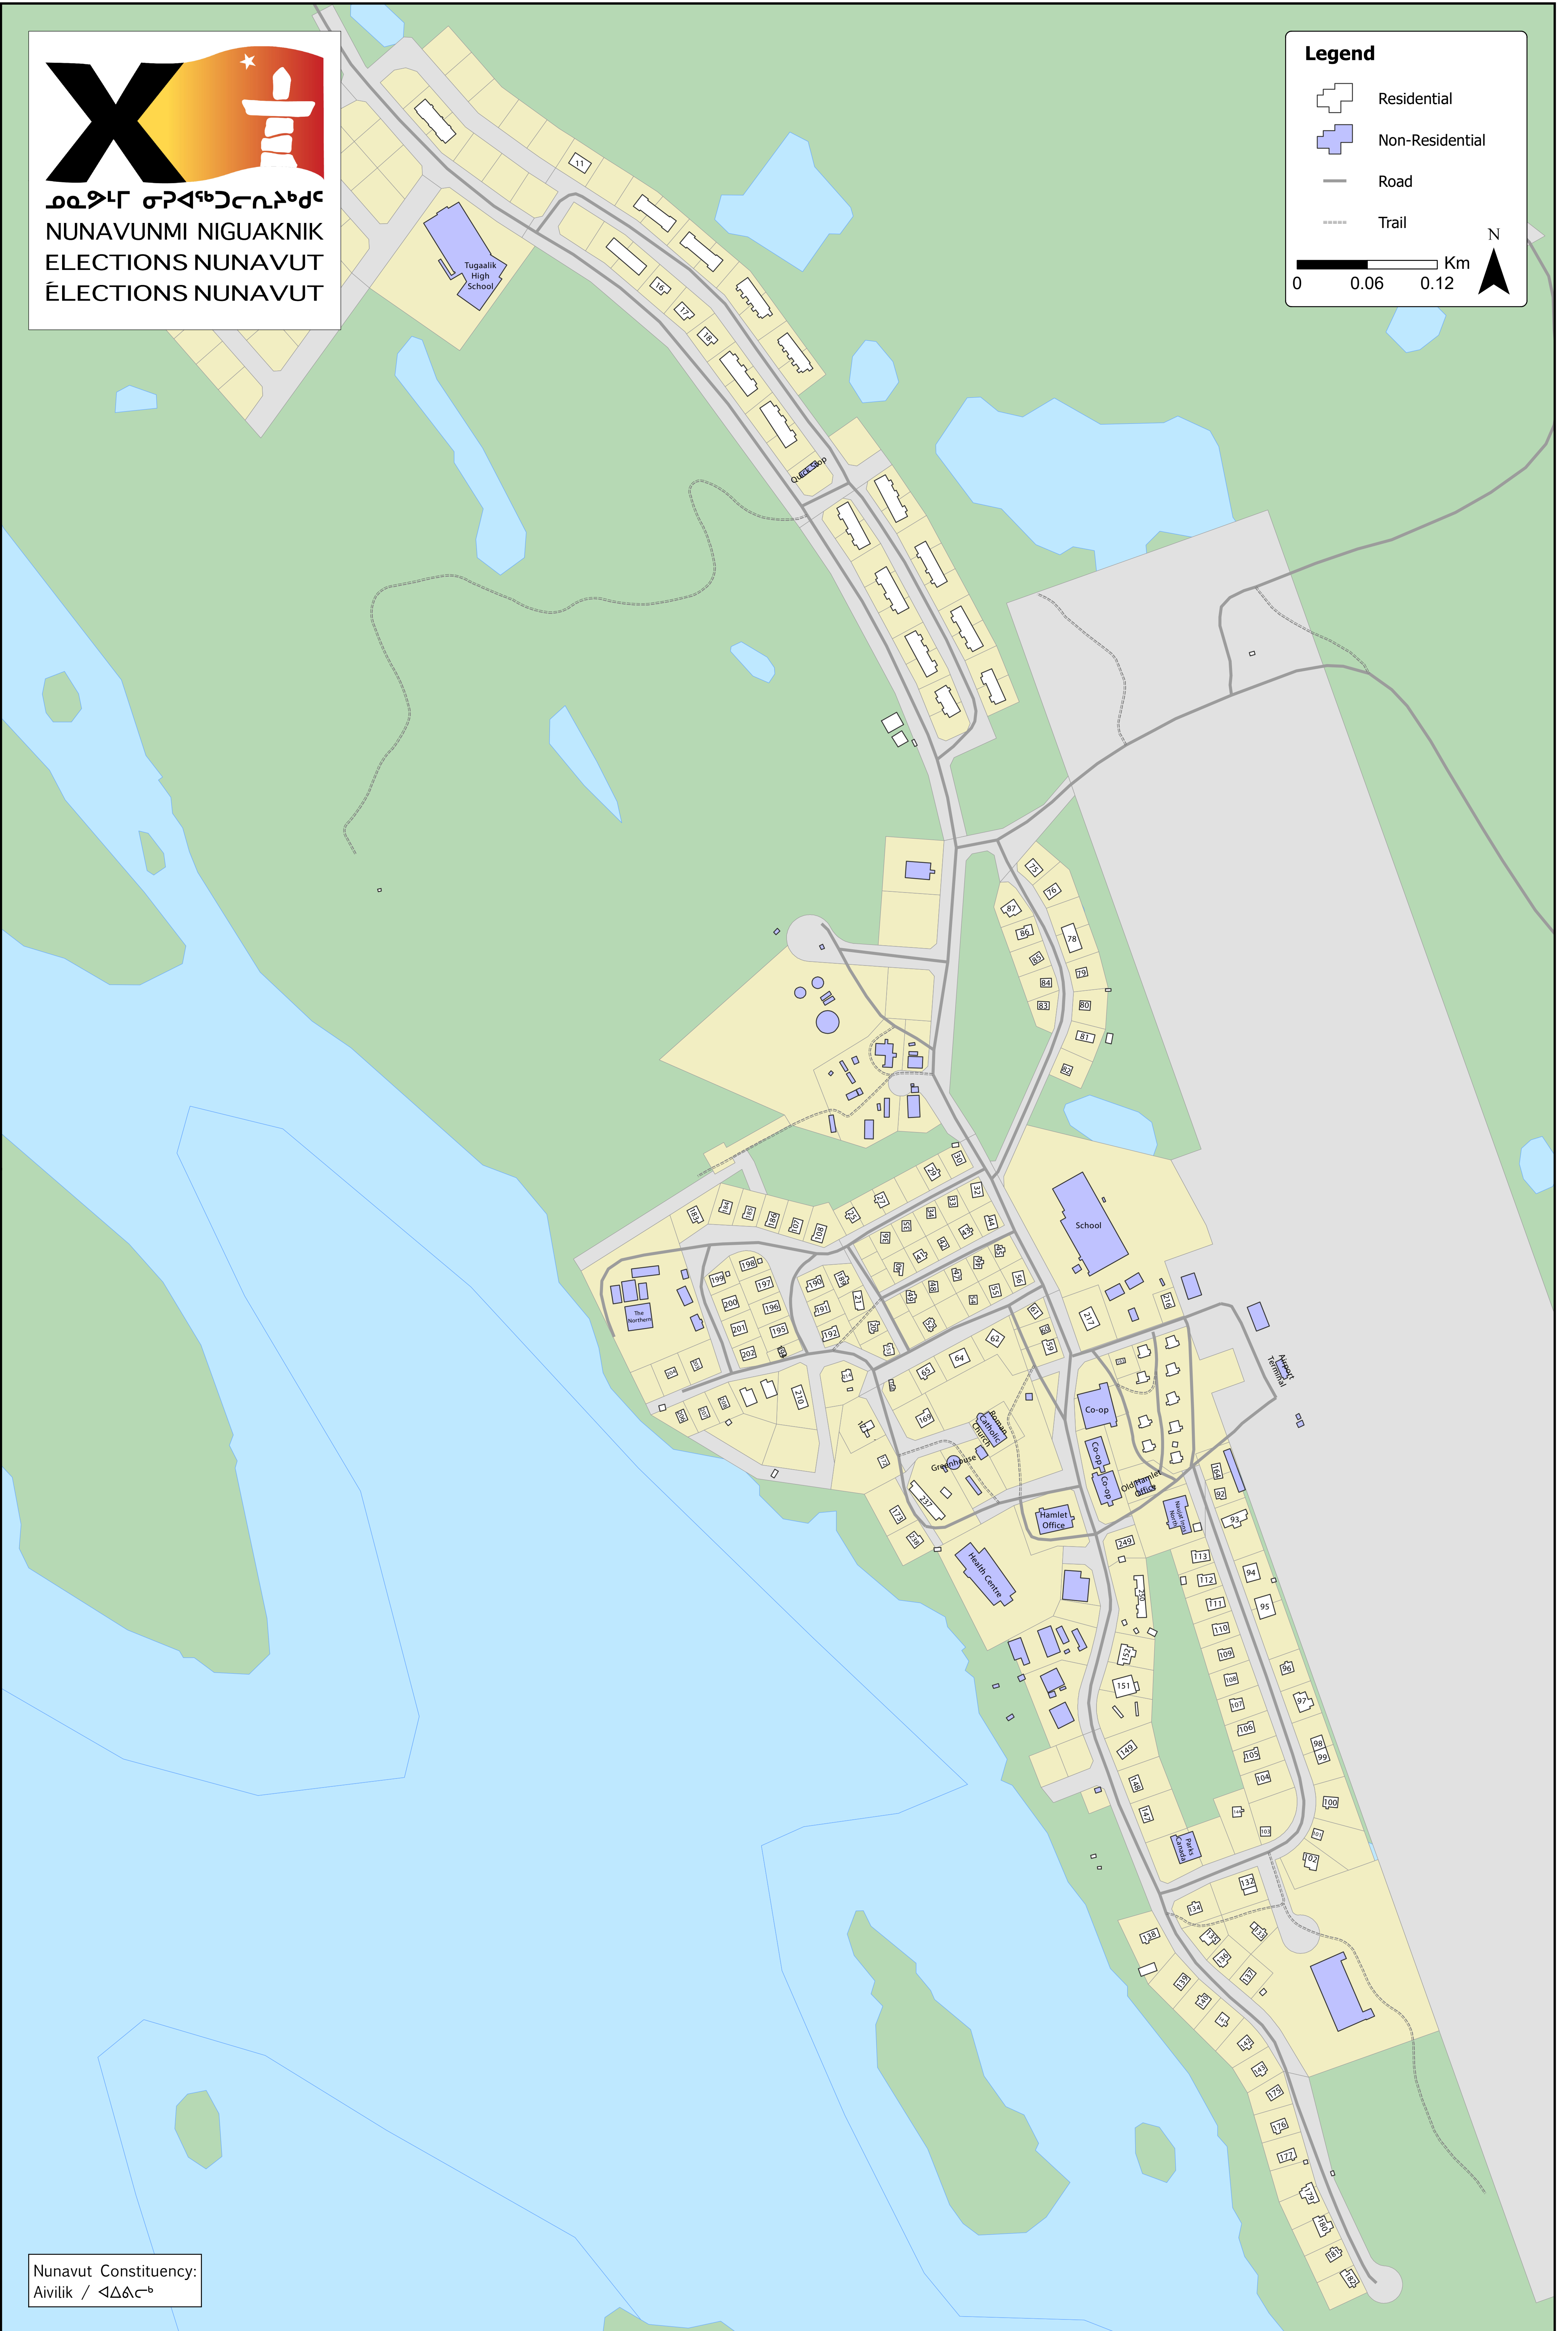

ᐃᐅᓴᑦ ᐅᓱᐅᓴᑦᐅᓴᑦᐅᓴᑦ
NUNAVUNMI NIGUAKNIK
ELECTIONS NUNAVUT
ÉLECTIONS NUNAVUT

Legend

- Residential
- Non-Residential
- Road
- Trail

0 0.06 0.12 Km

N

Nunavut Constituency:
Aivilik / ᐅᐃᐅᓴᑦ