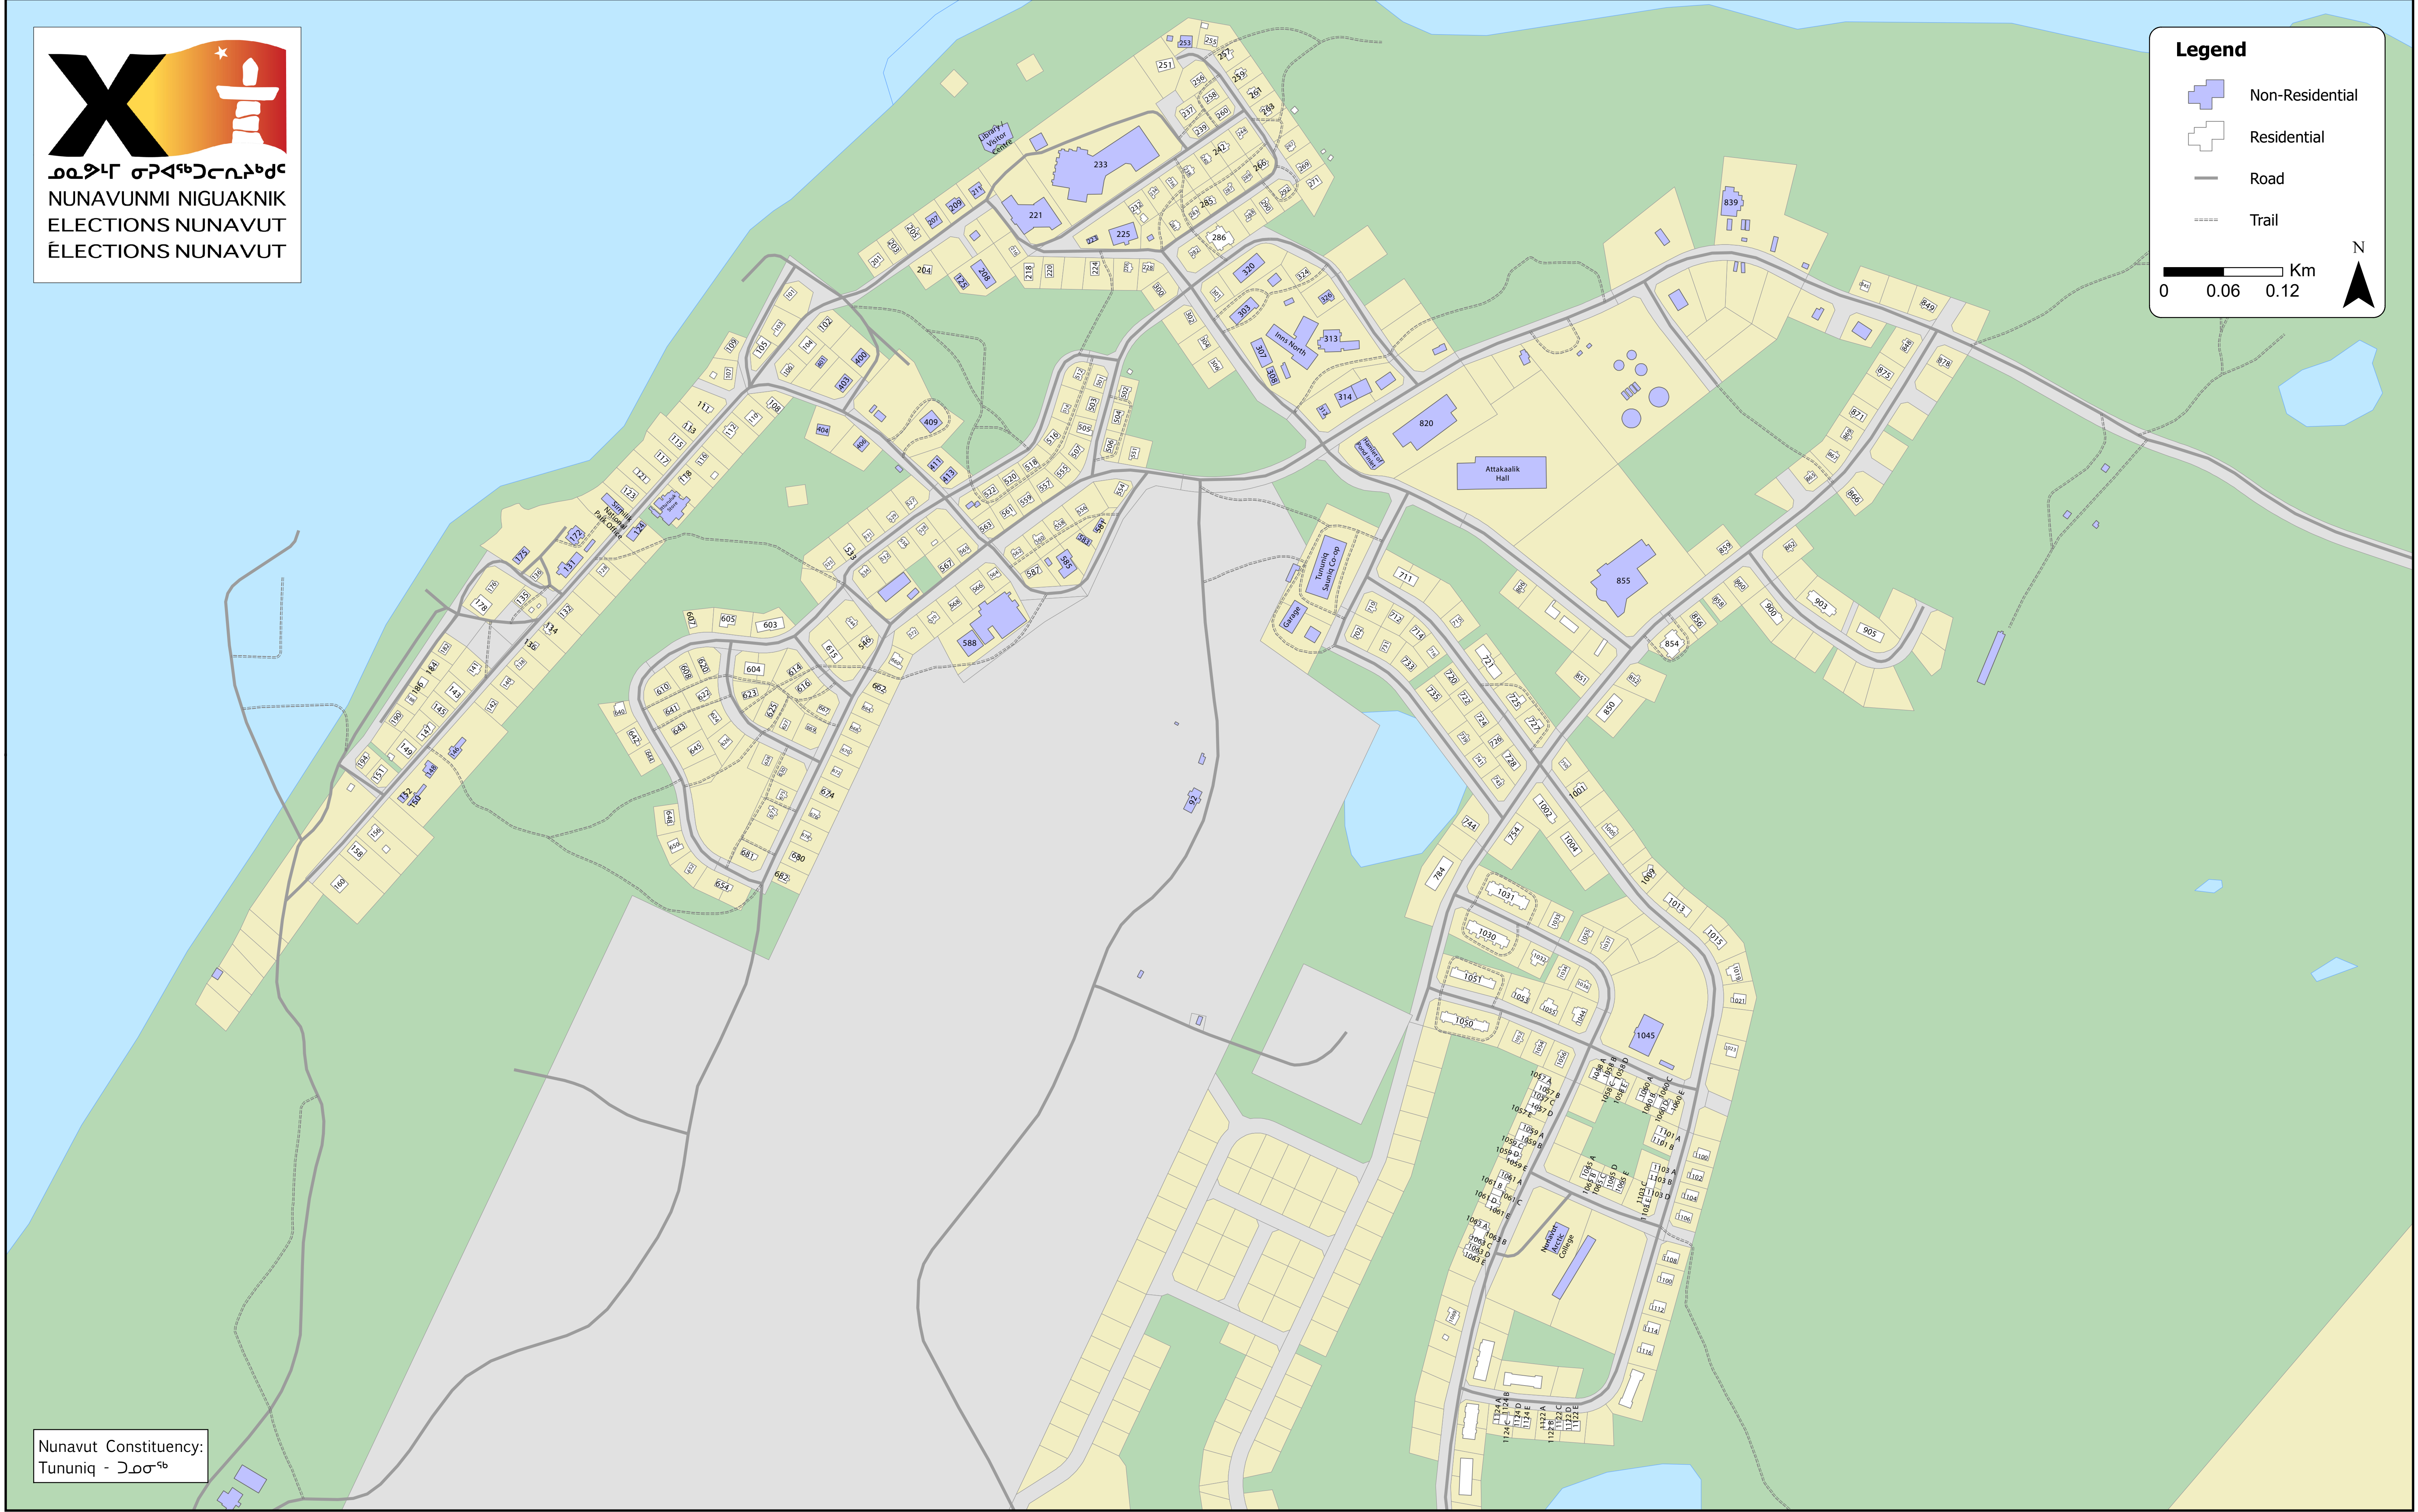

Legend

- Non-Residential
- Residential
- Road
- Trail

0 0.06 0.12 Km

N

Nunavut Constituency:
Tununiq - ᐅᐅᐅᐅᐅᐅ