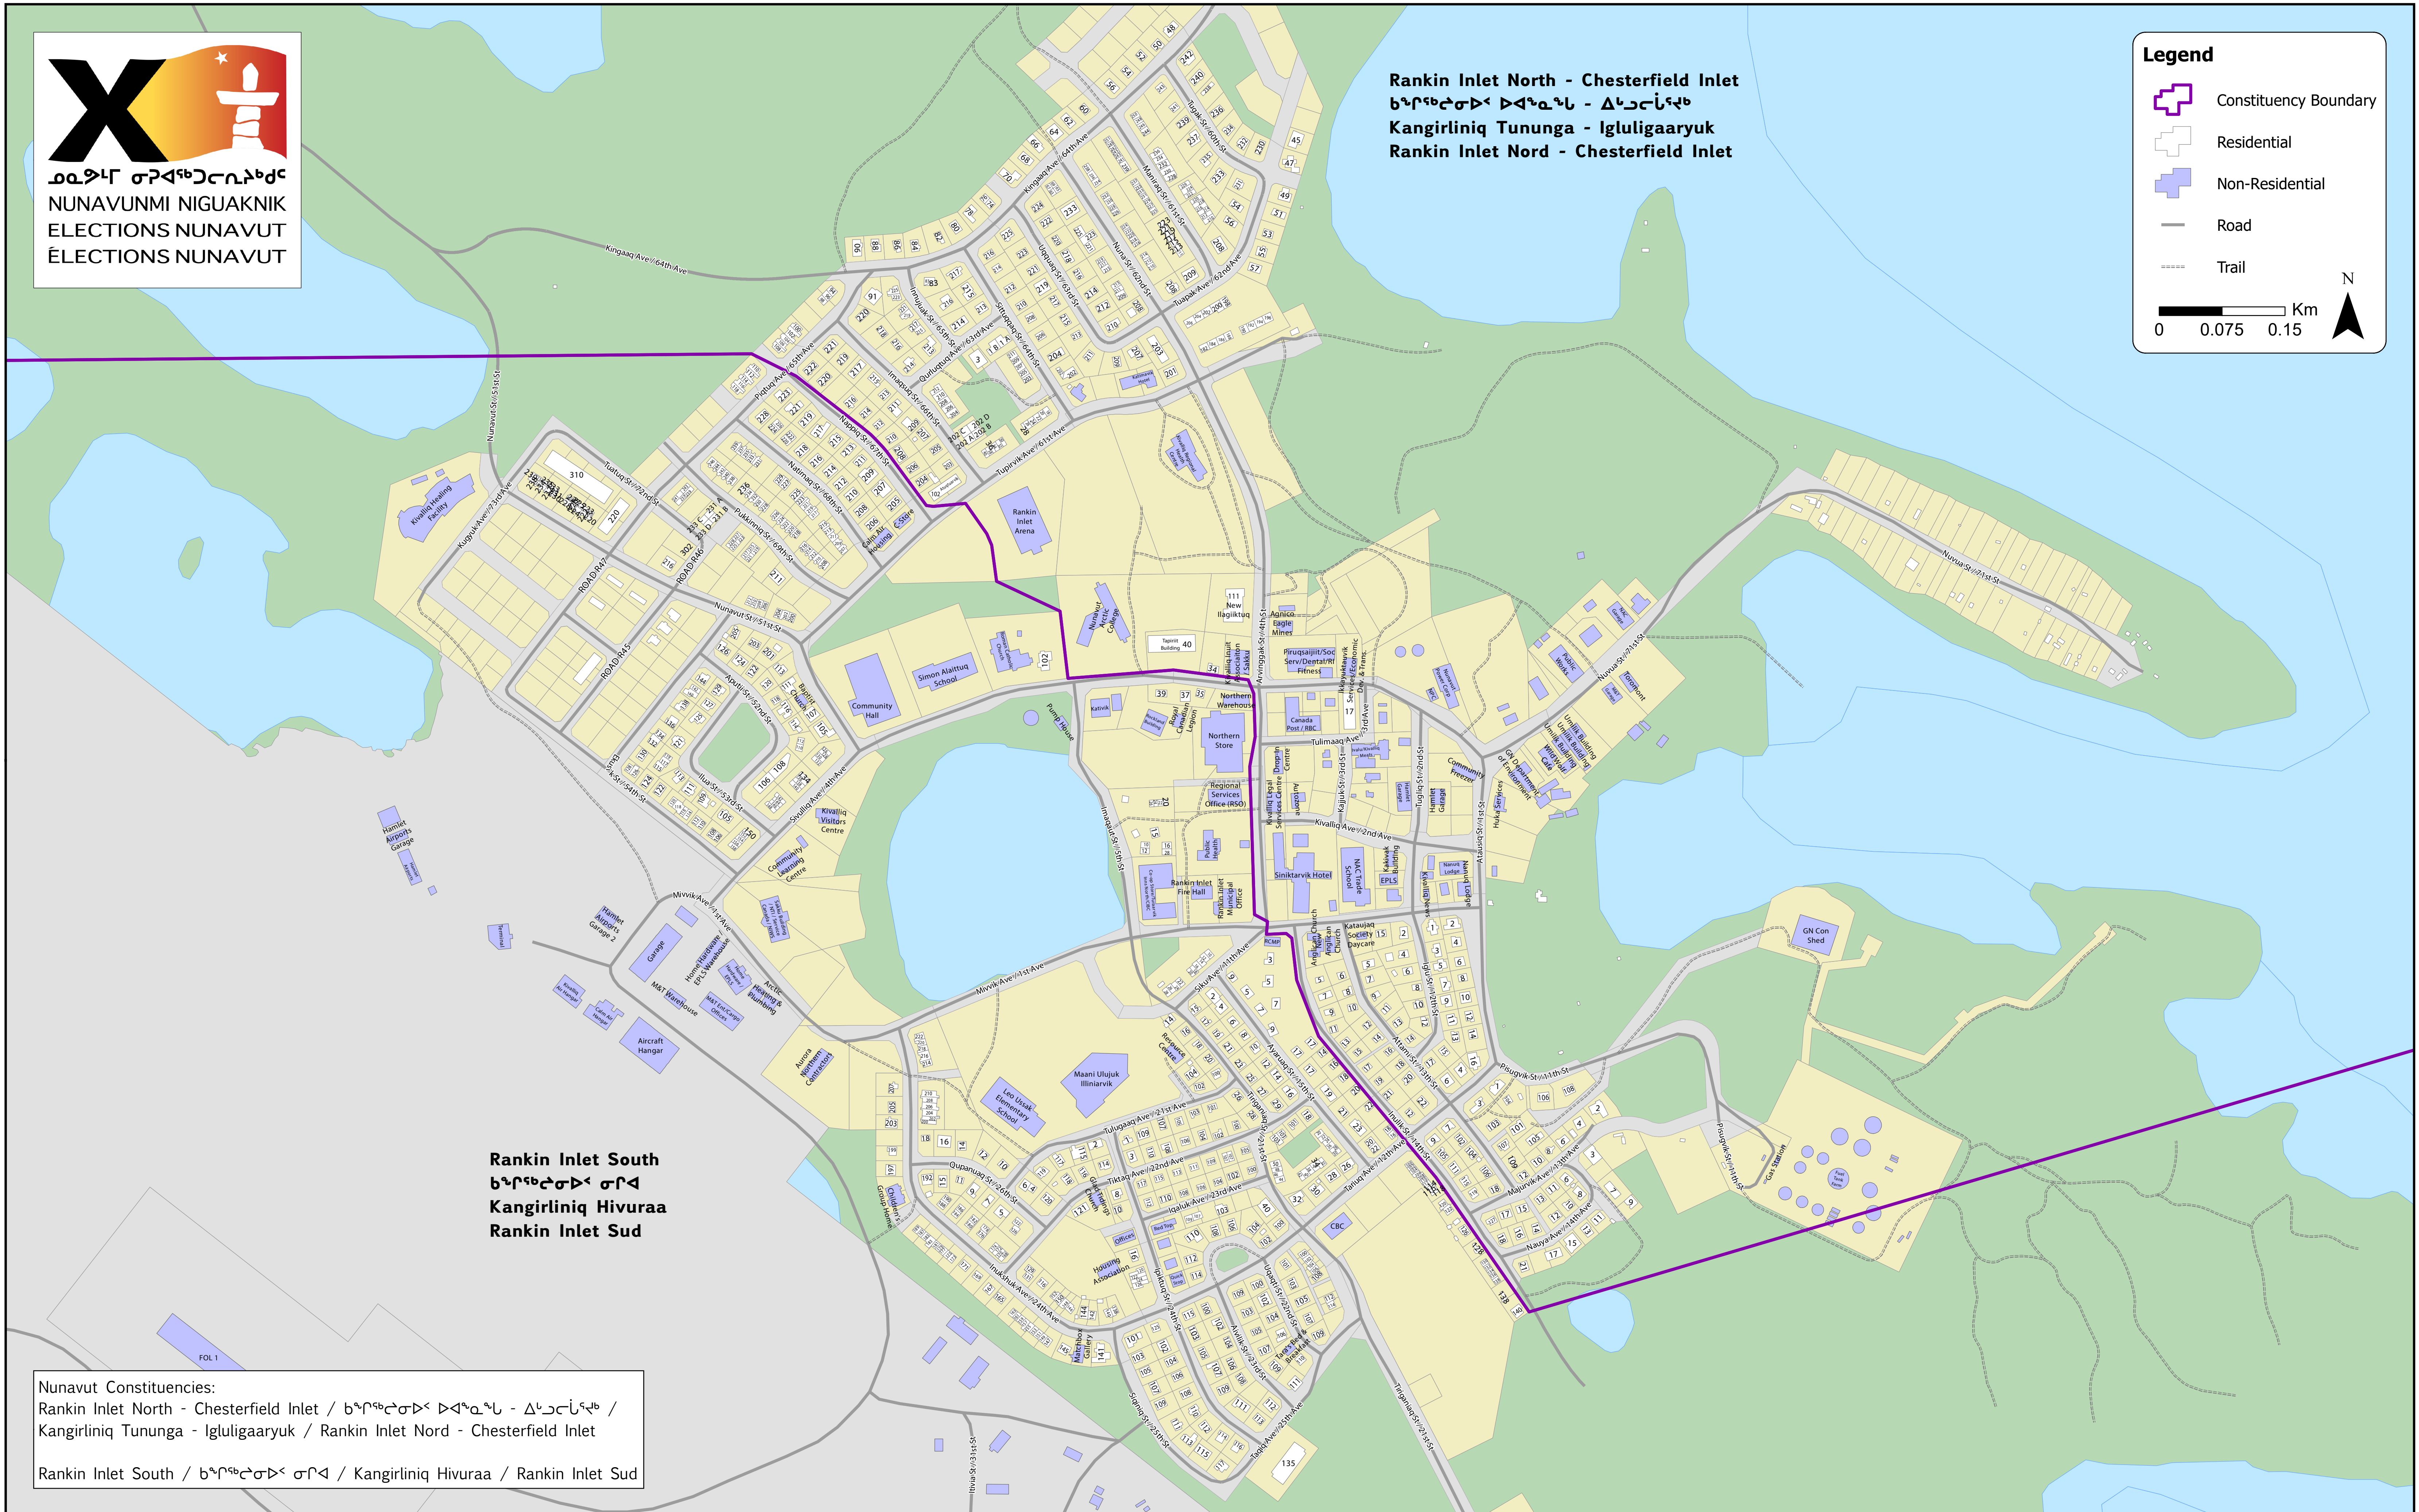

NUNAVUNMI NIGUAKNIK ELECTIONS NUNAVUT ÉLECTIONS NUNAVUT

Rankin Inlet North - Chesterfield Inlet
ᑲᓐᓴᑲᑦᑲᑦᑲ ᑲᑲᑲᑲᑲᑲ - ᑲᑲᑲᑲᑲᑲ
Kangirliᑲᑲ Tununga - Igluligaaryuk
Rankin Inlet Nord - Chesterfield Inlet

Legend

- Constituency Boundary
- Residential
- Non-Residential
- Road
- Trail

0 0.075 0.15 Km

Rankin Inlet South
ᑲᓐᓴᑲᑦᑲᑦᑲ ᑲᑲᑲ
Kangirliᑲᑲ Hivuraa
Rankin Inlet Sud

Nunavut Constituencies:
Rankin Inlet North - Chesterfield Inlet / ᑲᓐᓴᑲᑦᑲᑦᑲ ᑲᑲᑲᑲᑲᑲ - ᑲᑲᑲᑲᑲᑲᑲ /
Kangirliᑲᑲ Tununga - Igluligaaryuk / Rankin Inlet Nord - Chesterfield Inlet
Rankin Inlet South / ᑲᓐᓴᑲᑦᑲᑦᑲ ᑲᑲᑲ / Kangirliᑲᑲ Hivuraa / Rankin Inlet Sud