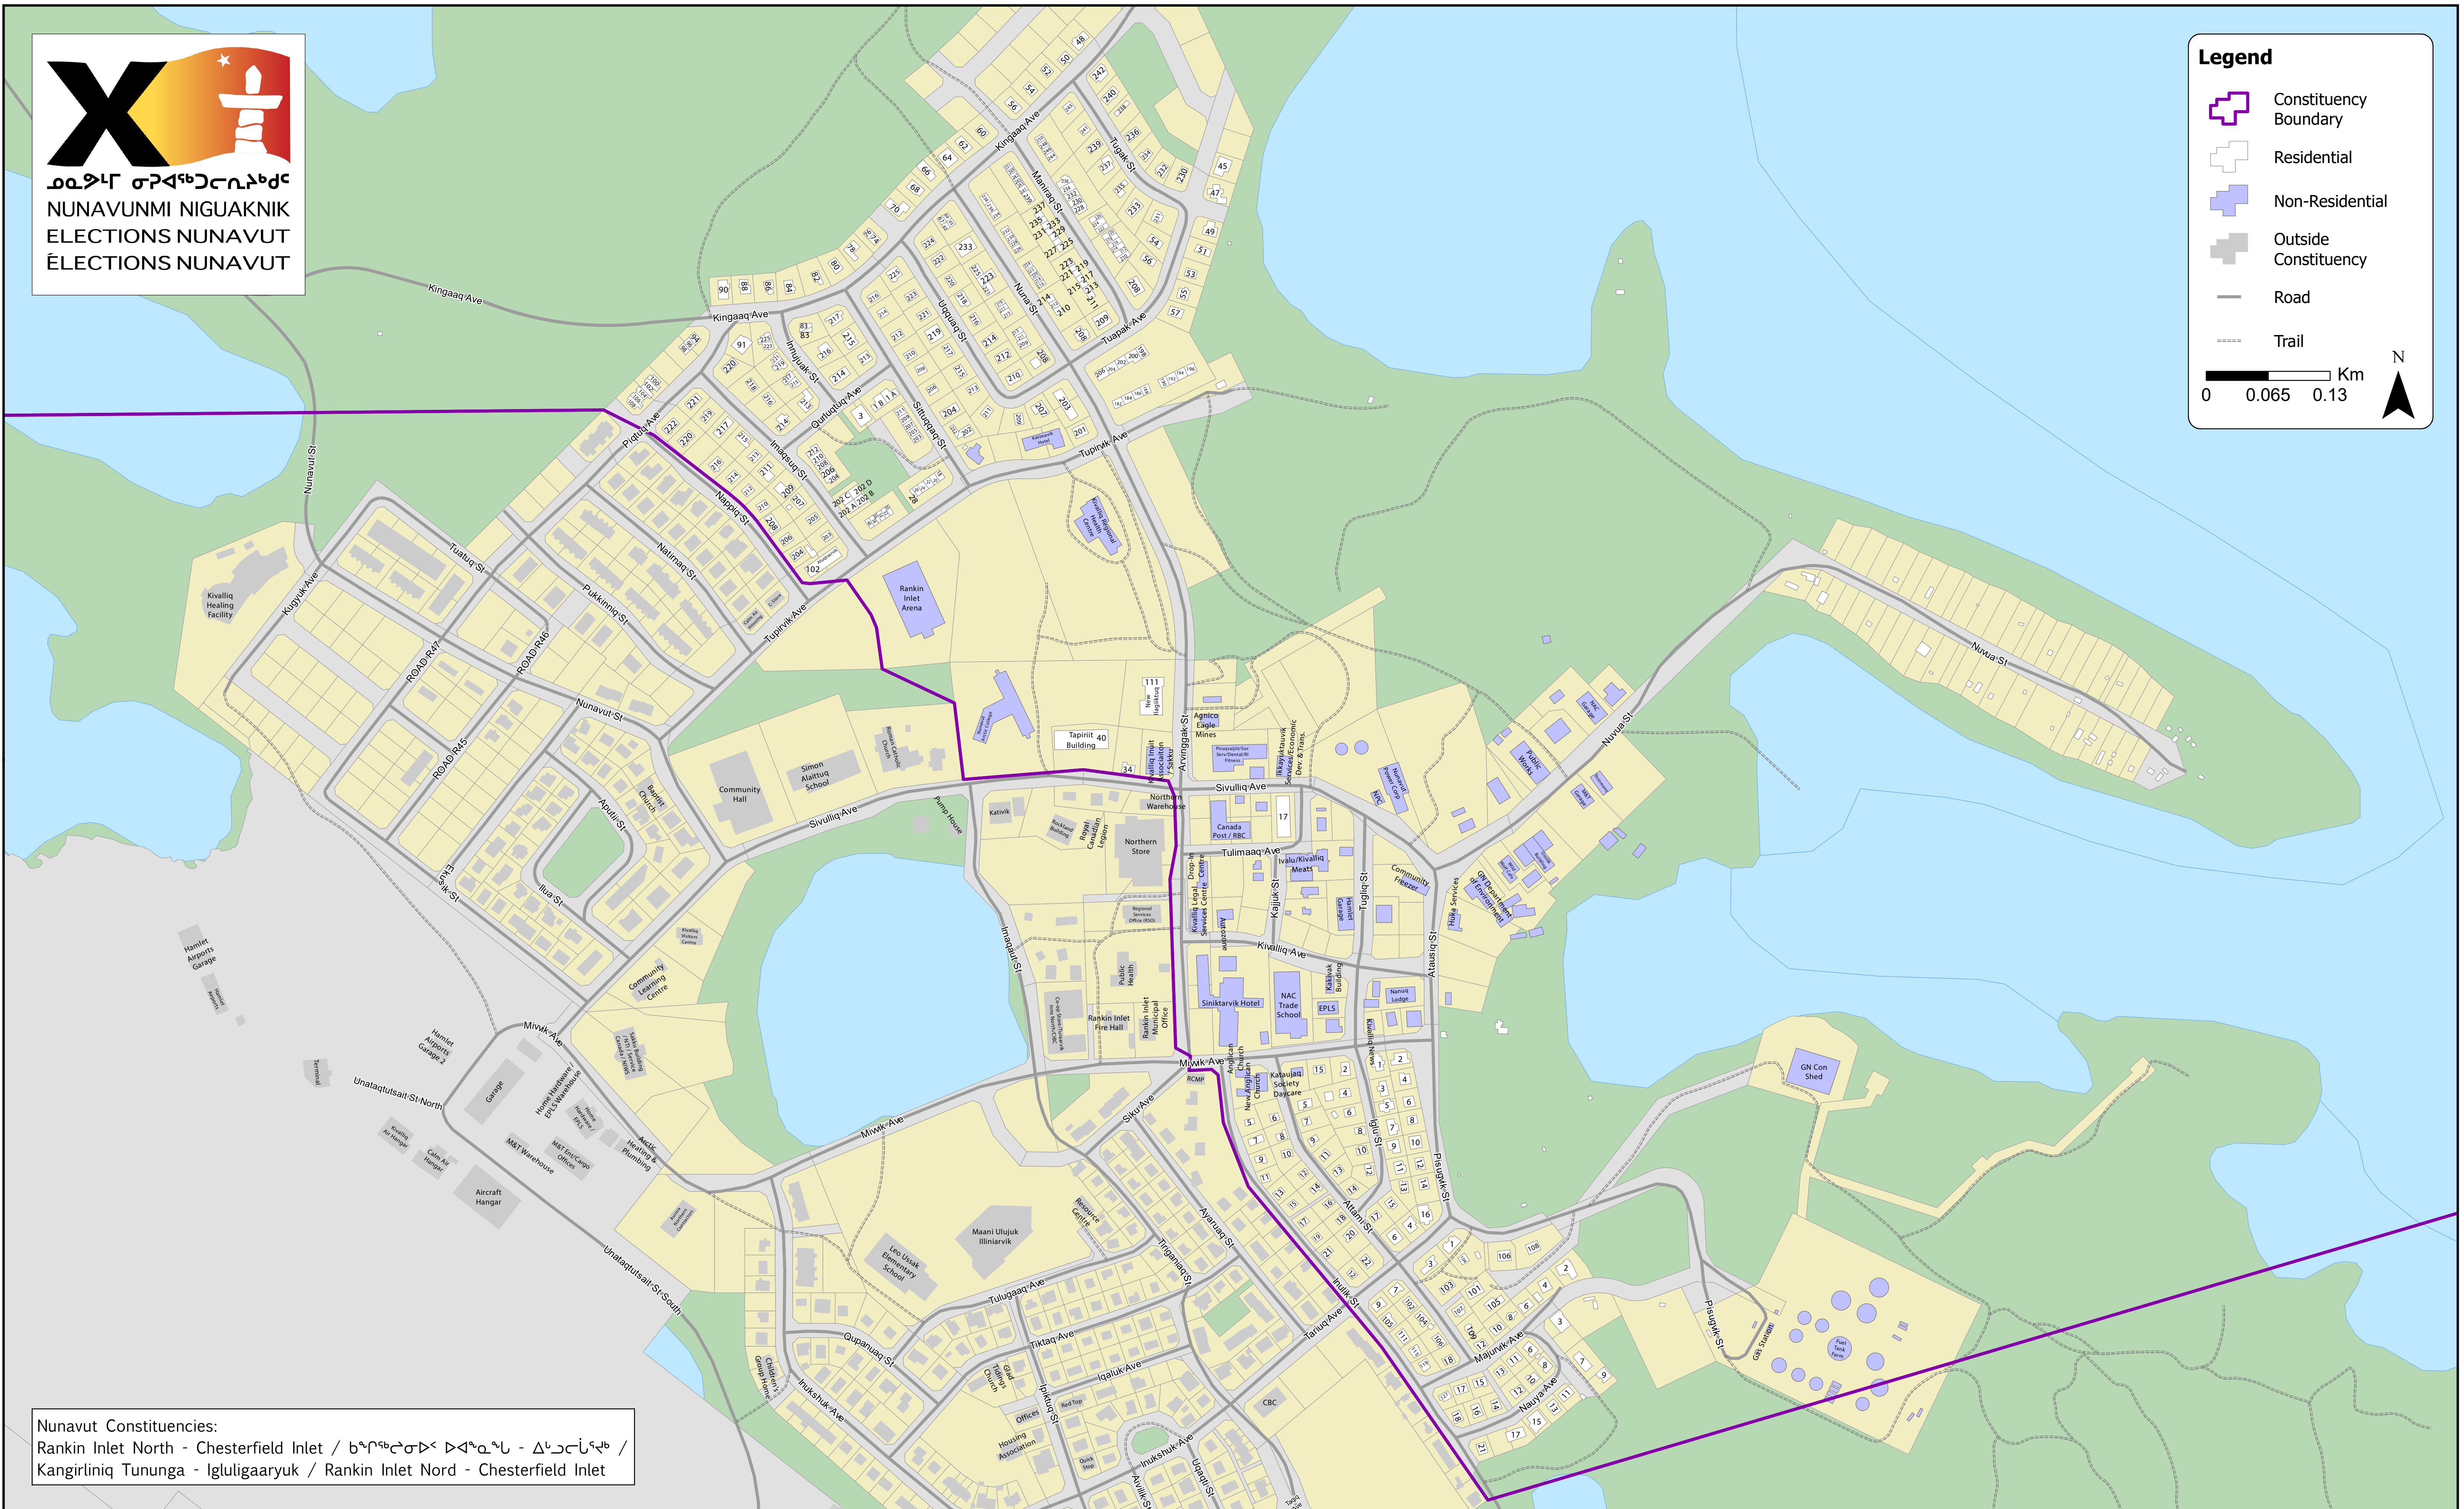

**Legend**

- Constituency Boundary
- Residential
- Non-Residential
- Outside Constituency
- Road
- Trail

0 0.065 0.13 Km

N

Nunavut Constituencies:  
Rankin Inlet North - Chesterfield Inlet / ᑲᓐᑲᓐᑲᓐᑲᓐᑲᓐ ᑲᓐᑲᓐᑲᓐᑲᓐ - ᑲᓐᑲᓐᑲᓐᑲᓐᑲᓐ /  
Kangirliniq Tununga - Igluligaaryuk / Rankin Inlet Nord - Chesterfield Inlet