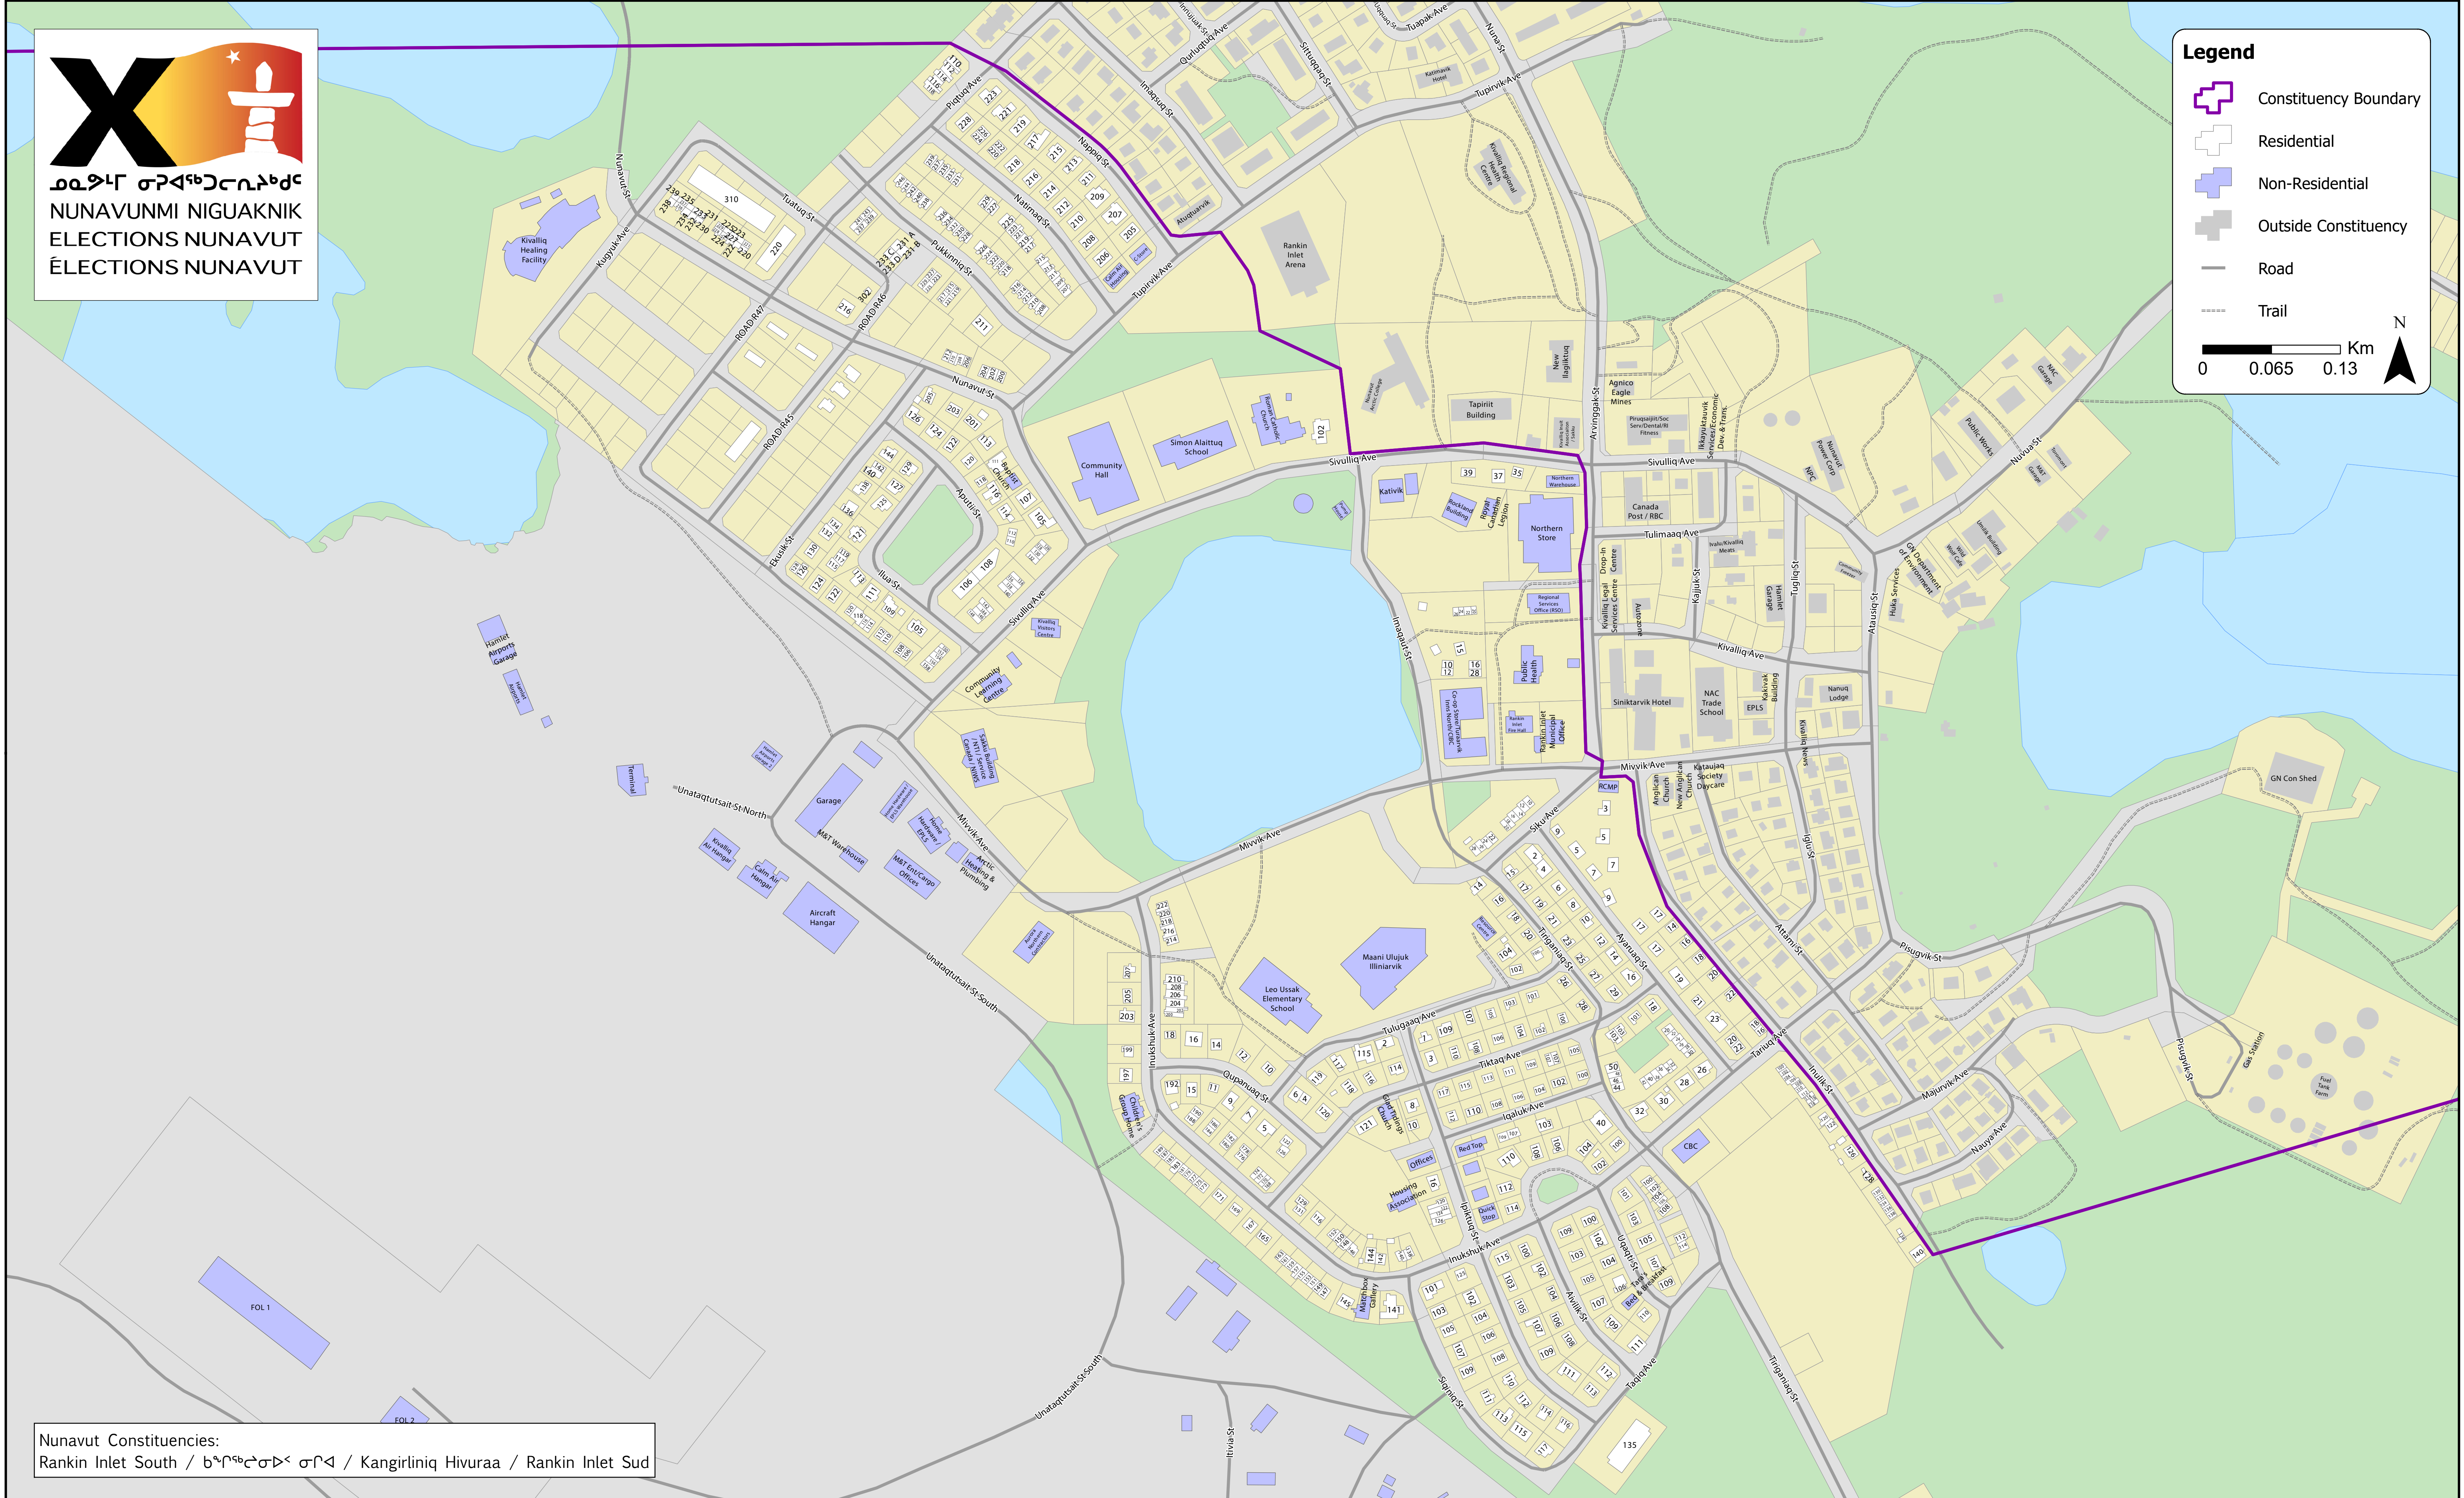

Legend

- Constituency Boundary
- Residential
- Non-Residential
- Outside Constituency
- Road
- Trail

0 0.065 0.13 Km

N

Nunavut Constituencies:
Rankin Inlet South / ᑲᓐᑲᓐᑲᓐᑲᓐᑲ ᓂᑲᑲ / Kangirliniq Hivuraa / Rankin Inlet Sud